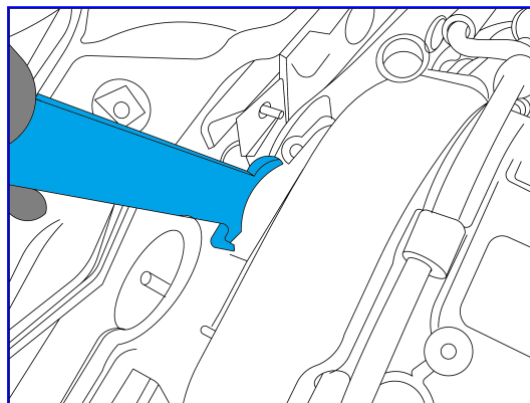

TT0895

BMW (B38 / B48) ACTUATOR REMOVER/ INSTALLER

- For removal and installation of the magnetic actuator.
- **BMW Equiv:** 2 360 895