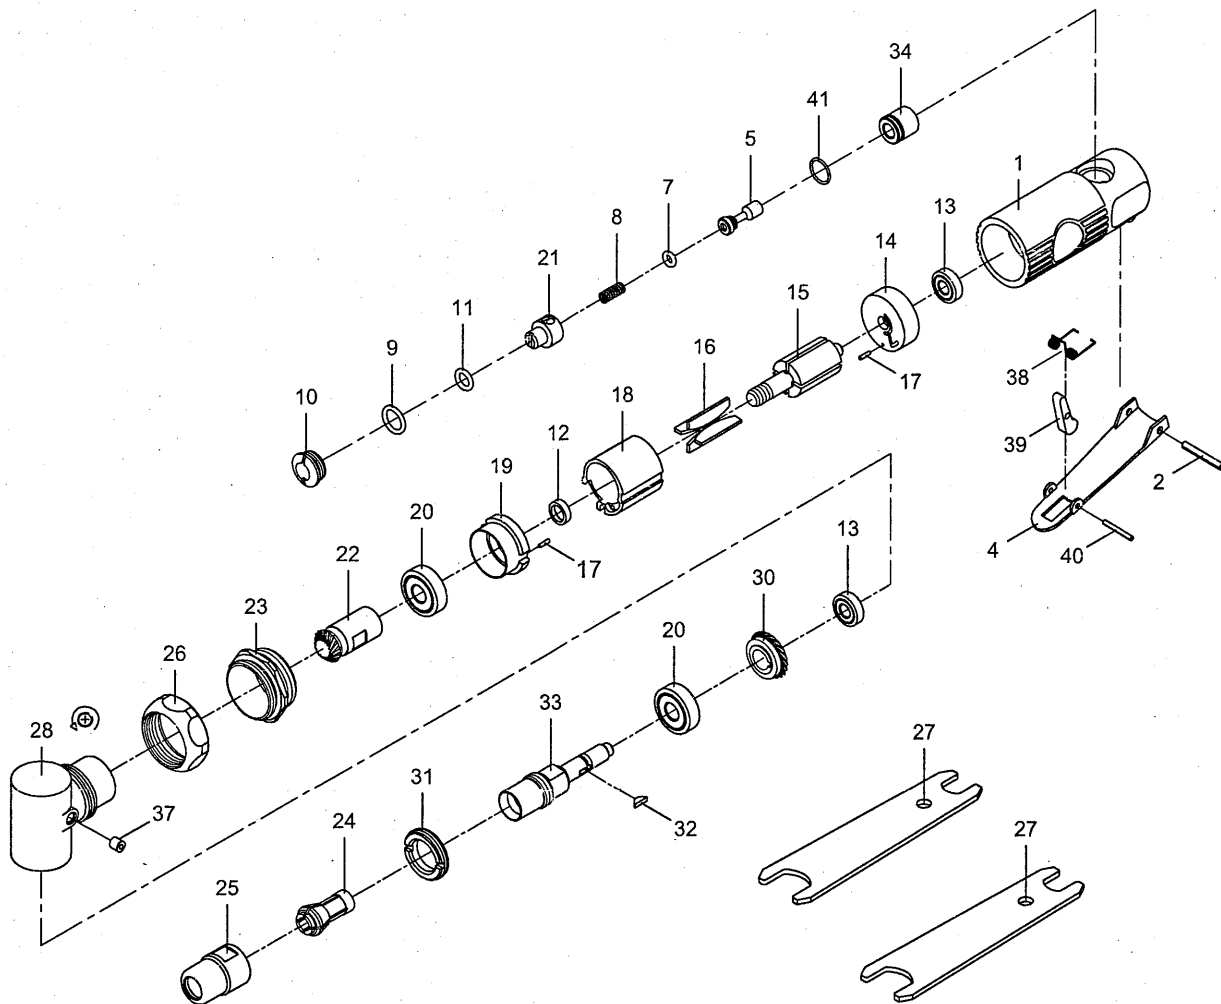

MINI ANGLE DIE GRINDER

Index No.	Parts No.	Description	Index No.	Parts No.	Description
1	56201	Housing	21	52221	Air Regulator
2	30102	Spring Pin (3x24L)	22	52222	Pinion Gear
4	51704	Throttle Lever	23	52223	Retainer
5	52205	Throttle Valve	24	51224	Collet
7	30107	O-Ring (3.9x1.9)	25	52225	Collet Nut
8	52208	Spring	26	52226	Housing Lock Ring
9	70109	O-Ring (9.8x1.9)	27	52227-11SUB	Spanner
10	52210	Valve Screw	28	56228	Angle Head Housing
11	40305	O-Ring (6.5x2)	30	52230	Spindle Gear
12	56212	Rotor Bush	31	52231	Clamp Nut
13	052213	Ball Bearing (2) (696zz)	32	52232	Key
14	56214	End Plate	33	52233	Spindle
15	52215	Rotor	34	52234	Bushing
16	52216	Rotor Blade (4)	37	56237	Oil Cap
17	30117	Spring Pin (2) (1.5x6L)	38	51541	Spring
18	52218	Cylinder	39	51540	Safety Bar
19	56219	Front End Plate	40	51542	Spring Pin (2x18L)
20	030120	Ball Bearing (2) (608zz)	41	52236	O-Ring (10.5x1)