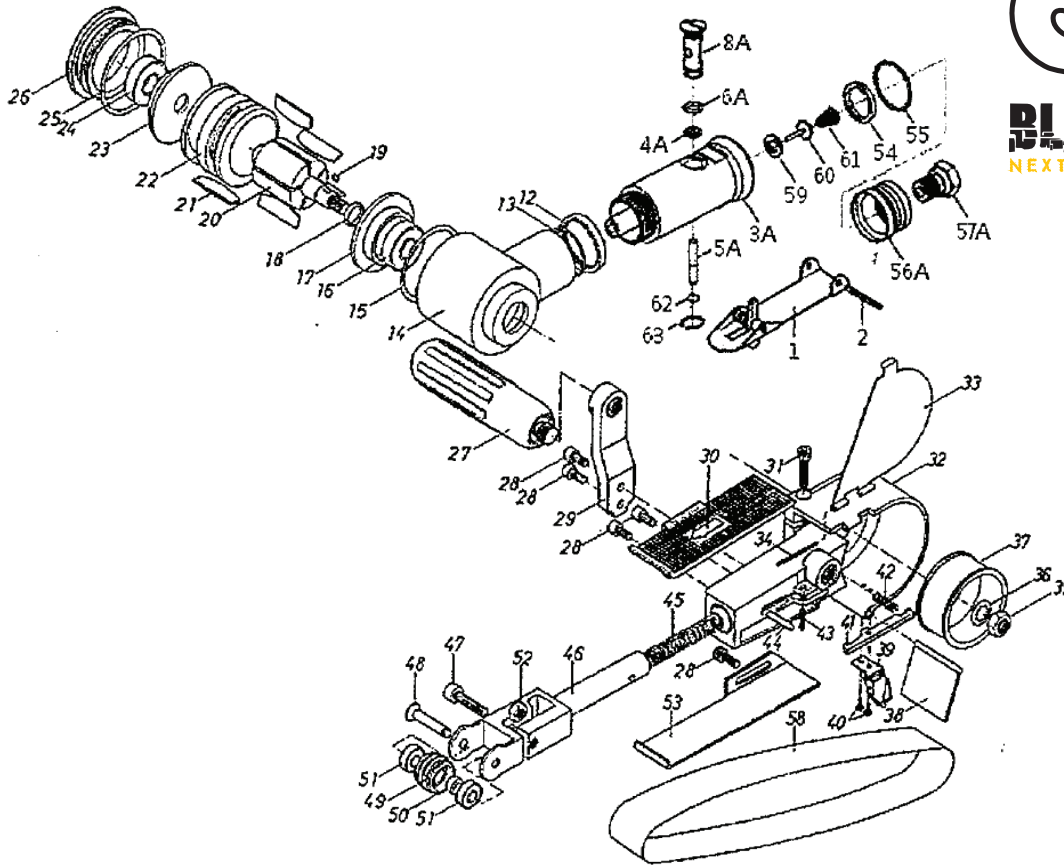

# RMAX-BELT30

## Composite Belt Sander

**BLACK SNAKE**  
NEXT GENERATION TOOLS

No.	Part No.	Description	Q'ty	No.	Part No.	Description	Q'ty
1	730001	Throttle Lever	1	35	730035	Lock Nut	1
2	730002	Lever Pin	1	36	730036	Washer	1
3A	730003A	Motor Housing	1	37	730037	Drive Pulley	1
4A	730004A	O-Ring	1	38	730038	Dust Cover	1
5A	730005A	Valve Stem	1	39	730039	Cover Latch	1
6A	730060A	O-Ring	1	40	730040	Cap Screw	2
8A	730008A	Air Controller	1	41	730041	Stopper	1
12	730012	Lock Nut	1	42	730042	Stopper Spring	1
13	730013	O-Ring	1	43	730043	Roll Pin	1
14	730014	Housing	1	44	730044	Stopper Pin	1
15	730015	O-Ring	1	45	730045	Tension Spring	1
16	730016	Ball Bearing	1	46	730046	Tension Arm	1
17	730017	Front End Plate	1	47	730047	Counter Sink	1
18	730018	Spacer	1	48	730048	Idle Shaft	1
19	730019	Key	1	49	730049	Idle Pulley	1
20	730020	Rotor	1	50	730050	Collar	1
21	730021	Rotor Blade	6	51	730051	Ball Bearing	2
22	730022	Cylinder	1	52	730052	Lock Nut	1
23	730023	Rear End Plate	1	53	730053	Shoe	1
24	730024	Ball Bearing	1	54	730054	Silencer	1
25	730025	O-Ring	1	55	730055	O-Ring	1
26	730026	Motor Nut	1	56A	730056A	Air Deflector	1
27	730027	Handle	1	57A	730057A	Air Inlet	1
28	730027	Cap Screw	5	58	730058	Grinding	1
29	730029	Handle Bracket	1	59	730059	Seal	1
30	730030	Finger Plate	1	60	730060	Valve Stem	1
31	730031	Adjust Screw	1	61	730061	Spring	1
32	730032	Guard Body	1	62	730062	O-Ring	1
33	730033	Guard	1	63	730063	Snap Ring	1
34	730034	Roll Pin	1				