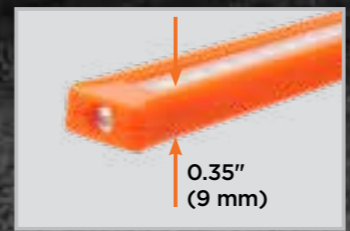

15.35" x 1.57" x 1.37"  
(390 x 40 x 35 mm)

0.35" (9mm) slim design gets into the most tight spaces

Rotating the knob toward the right increases the intensity of the light

**RUN TIME**  
**1.5 hours** (at full intensity)  
**16 hours** (at lowest intensity)