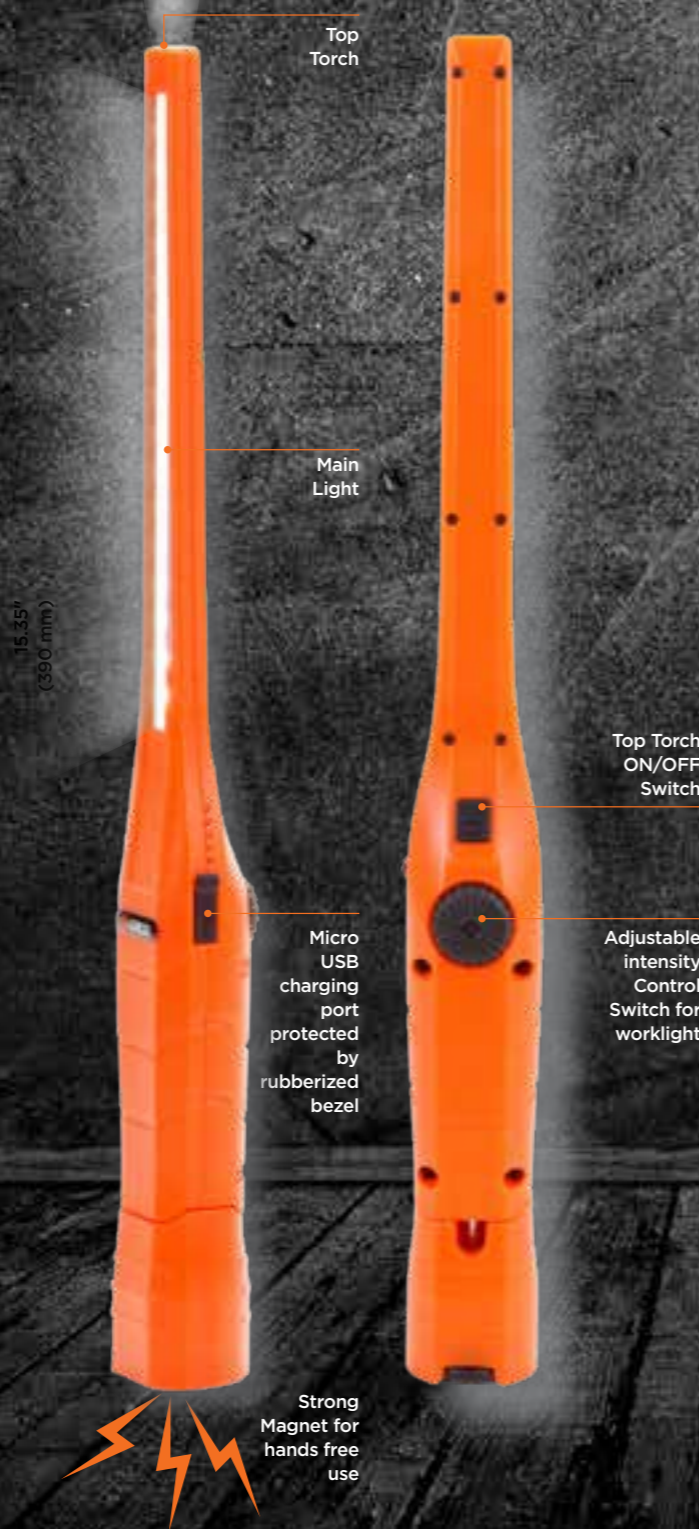

**Hands Free Operation**

Three rubber covered magnets at the rear end help affix the light on any metallic surface leaving both hands free

Complete with 3.7V - 2.6Ah Lithium-ion battery for longer life; slower discharge than traditional batteries

Micro USB charging port protected by rubberized bezel

Supplied complete with 5V Braided USB cable

**Run Time**

1.5- 16 hours run time on varying intensity  
10 hours for top torch

**Charge Time**

4 hours

**Size**

15.35" x 1.57" x 1.37"  
(390 x 40 x 35 mm)

0.35" (9mm) slim design gets into the most tight spaces

Rotating the knob toward the right increases the intensity of the light

**RUN TIME**  
**1.5 hours** (at full intensity)  
**16 hours** (at lowest intensity)

Adjust the light intensity via simple to use rotating knob

**360° Tilt**

360° Swivel & tilt design with unique ball joint

Rotating Hook with Ratcheting Mechanism

Micro USB Slot for quick charge. 5 LED indicators to show charge level