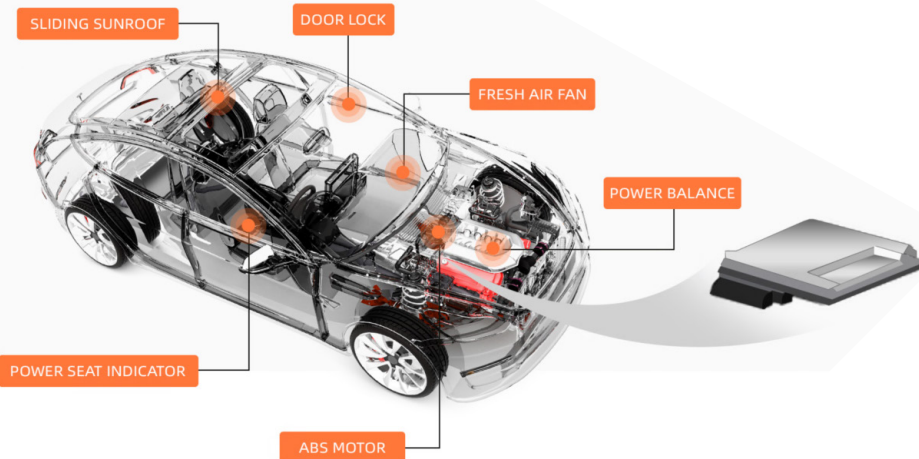

ALL SERVICE FUNCTIONS

- Injector coding
- Actuation
- Bidirectional programming

FEATURES & BENEFITS

- » Australian / Asian / European / Japanese / US coverage across cars, vans, 4WDs, light commercial
- » Full vehicle scan functionality
- » Advanced functionality including actuation, bidirectional programming, injector coding
- » Windows 10 based / inbuilt wifi (one click updates) on refurbished Panasonic 10" Toughpad
- » Bluetooth Vehicle connectivity and / or wired
- » Pre / post scan reports

ACTUATIONS, ADAPTATIONS AND CODING

GT90PLUS-AU allows you to use the scan tool temporarily activate or control a vehicle system or component. Provided that a module can be re-coded, it gives you the ability to 'flash' a control unit with new program data.