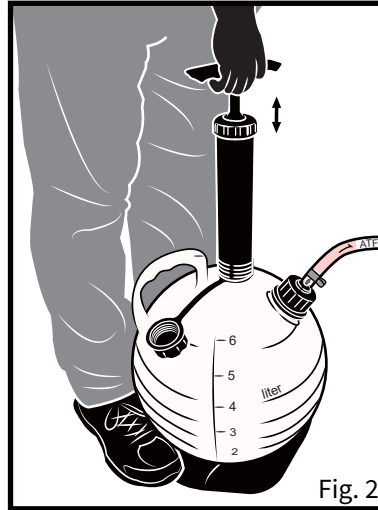

- 1 Fill the 6 liter / 1.5 gallon tank with new ATF.
- 2 Connect the manual pump on top of the tank.
- 3 Choose a suitable adapter and connect the adapter to the transmission filler plug (Fig. 1) (or drain plug with an overflow pipe if no filler plug exists).
- 4 Connect the hose to the transmission adapter.
Pump manually for about 40 times (Fig. 2), and open the valve on the hose end.
- 5 The pressure will push the new ATF into the transmission.
- 6 Disconnect the adapter from transmission, and drain residual fluid in the hose. Store the tool in a well-ventilated location, and avoid direct sunlight exposure.

Fig. 1

Fig. 2

4. APPLICATIONS

The application below is for reference only. More vehicle applications are possible. Some car models may have multiple suitable adapters due to variations in body style, engine size and capacity, and engine numbers.