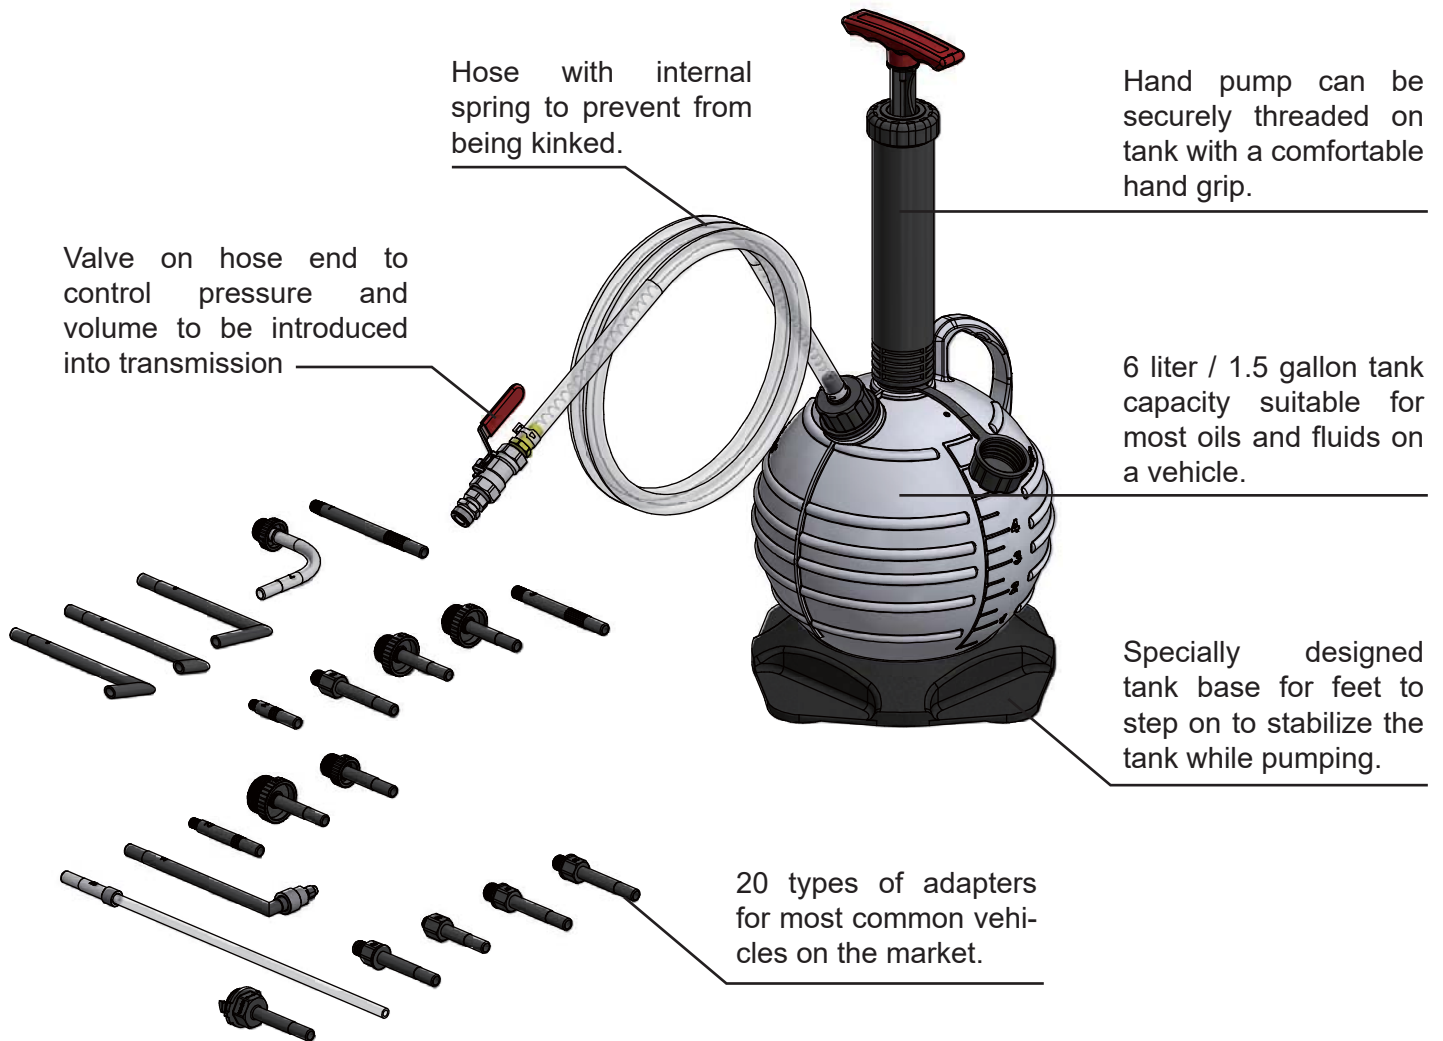

1. FEATURES

- Manual type pressure tank to refill ATF on automatic transmissions without a dipstick.
- Includes 20 adapters for most common vehicles.
- Tank with 6 liter / 1.5 gallon capacity, suitable for most transmissions - Audi, Cadillac, Ford, GMC, Infiniti, Mercedes, Nissan, Toyota, Volkswagen, and Volvo.
- Specially designed tank base for feet to step on to stabilize the tank while pumping.

2. SPECIFICATIONS

3. INSTRUCTIONS

CAUTION

- Always read the instructions carefully before using the tool
- DO NOT refill corrosive or solvent into the tank
- Always clean immediately if any fluid spills
- Ensure the working area has adequate lighting
- Keep children and unauthorized persons away from the working area
- Keep working area clean and tidy, dry and free from unrelated materials
- DO NOT allow untrained persons to use this tool kit
- Always wear eye protection that meets OSHA and ANSI Z87.1 standards
- Always wear gloves when working with the tool
- Always wear ear protection
- Disposal: Customers should follow local regulations to handle used/wasted parts