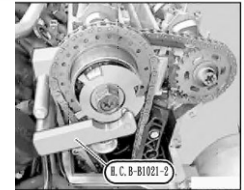

ETM62

BMW (M62) VANOS CAMSHAFT TOOL KIT

- Includes ET1021A, ET1021B, ET1021C, ET1021D, ET1021E, ET1021F & ET1245A.

ET1021A

BMW V8 (M60/M62) CAMSHAFT LOCKING FIXTURE

- Aligns and holds the camshaft in position when assembling cylinder head and replacing timing chain.
- Includes: 2 blocks swivel lock plate & locking pin for setting camshaft timing.
- Applicable: BMW engine models M60 & M62.

ET1021B

BMW (M62) VANOS CAMSHAFT LOCKING FIXTURE

- Locks camshaft sensor wheel in position during timing and assembly of V8 VANOS equipped engines.
- Includes left and right bank locking fixtures.
- Engine : M62 VANOS (1999-2002)

ET1021C

BMW (M62) VANOS TIMING HOOK

- For adjusting VANOS to left stop during assembly as well for adjusting valve timing
- Engine: M62 VANOS (1999-2002)

ET1021D

BMW (M62/M54) VANOS ELECTROMAGNETIC VALVE SOCKET

ET1021E

BMW (M62) VANOS TENSIONING BRACKET

- For screwing in chain tension with top right timing case cover removed
- Engine: M62 VANOS

ET1021F**BMW (M62) SECONDARY CHAIN TENSIONER LOCKING SPRINGS**

- For securing the camshaft chain tensioner.
- Applicable: BMW M62