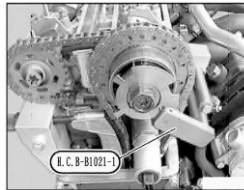

ETM62

BMW (M62) VANOS CAMSHAFT TOOL KIT

- Includes ET1021A, ET1021B, ET1021C, ET1021D, ET1021E, ET1021F & ET1245A.

ET1021A

BMW V8 (M60/M62) CAMSHAFT LOCKING FIXTURE

- Aligns and holds the camshaft in position when assembling cylinder head and replacing timing chain.
- Includes: 2 blocks swivel lock plate & locking pin for setting camshaft timing.
- Applicable: BMW engine models M60 & M62.

ET1021B

BMW (M62) VANOS CAMSHAFT LOCKING FIXTURE

- Locks camshaft sensor wheel in position during timing and assembly of V8 VANOS equipped engines.
- Includes left and right bank locking fixtures.
- Engine : M62 VANOS (1999-2002)

ET1021C

BMW (M62) VANOS TIMING HOOK

- For adjusting VANOS to left stop during assembly as well for adjusting valve timing
- Engine: M62 VANOS (1999-2002)

ET1021D

BMW (M62/M54) VANOS ELECTROMAGNETIC VALVE SOCKET

ET1021E

BMW (M62) VANOS TENSIONING BRACKET

- For screwing in chain tension with top right timing case cover removed
- Engine: M62 VANOS

ET1021F**BMW (M62) SECONDARY CHAIN TENSIONER LOCKING SPRINGS**

- For securing the camshaft chain tensioner.
- Applicable: BMW M62