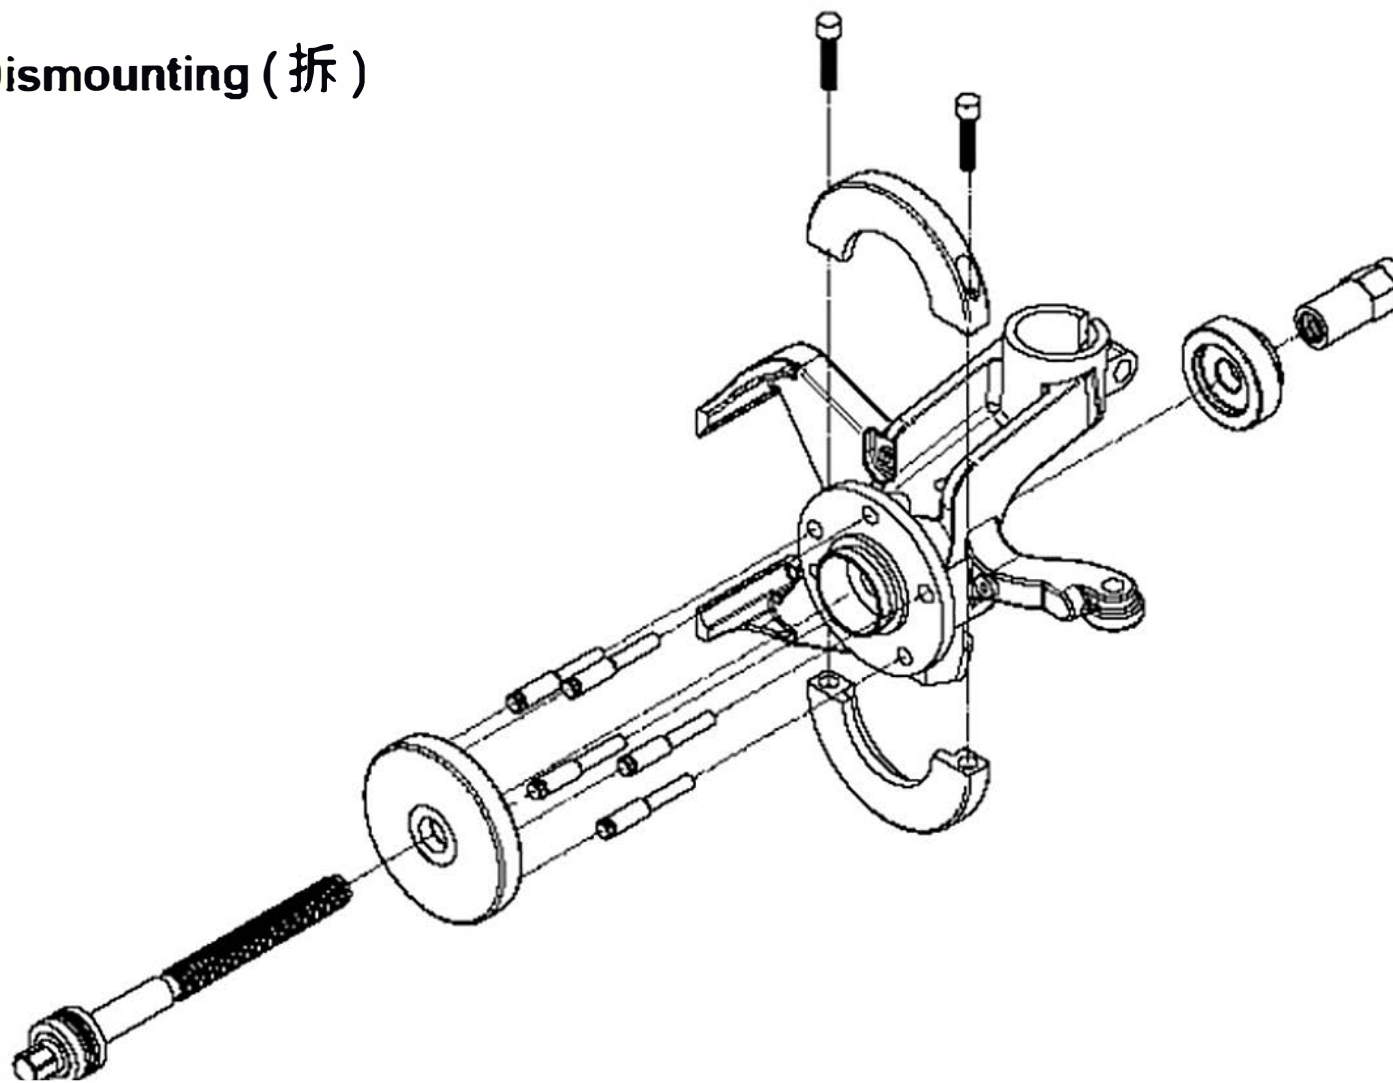

ET7624

Wheel Hub / Wheel Bearing Units Tool Set

- **For removing and installing the wheel hub or wheel bearings of **built-in** parts on cars.**
- **Suitable for cars with**
Ø 62mm/66mm/ 72mm/85mm wheel bearings.
- **The design can prevent damage to the new wheel bearing because it provides safe and accurate centering and alignment when changing wheel bearings.**
- **For Audi-A2(1995-05).**
VW-Lupo(1995-05) .Polo(2000-02). Fox(2005-).
T5/Transporter/Multivan/Touareg. ,
Seat-Arosa(1995-05) 、 Cordoba(1995-05) 、 Ibiza(1995-05).
SKODA-Fabia. Roomster,

← Special design for VW
T5 rear & front axle.

● **Removing:**

Insertion:

Dismounting (拆)

Assembling (装)