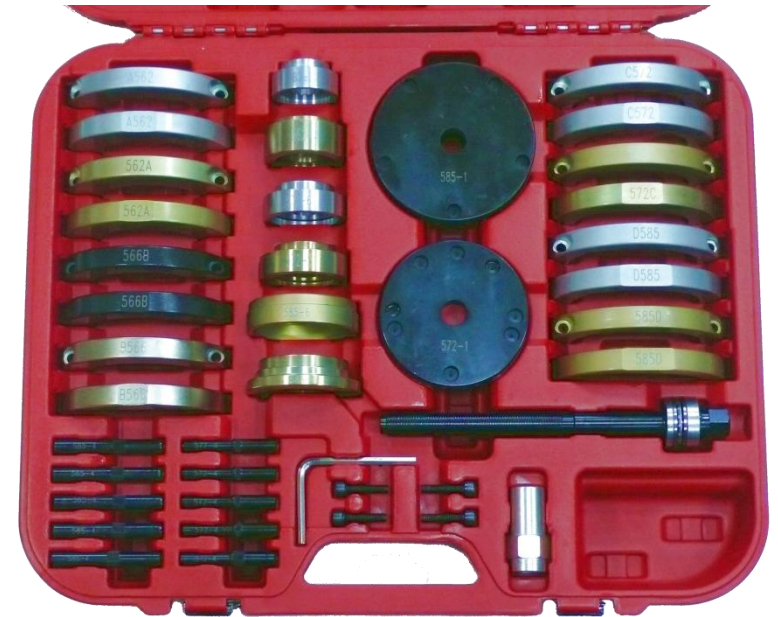

ET7624

Wheel Hub / Wheel Bearing Units Tool Set

- **For removing and installing the wheel hub or wheel bearings of **built-in** parts on cars.**
- **Suitable for cars with**
Ø 62mm/66mm/ 72mm/85mm wheel bearings.
- **The design can prevent damage to the new wheel bearing because it provides safe and accurate centering and alignment when changing wheel bearings.**
- **For Audi-A2(1995-05).**
VW-Lupo(1995-05) .Polo(2000-02). Fox(2005-).
T5/Transporter/Multivan/Touareg. ,
Seat-Arosa(1995-05) 、 Cordoba(1995-05) 、 Ibiza(1995-05).
SKODA-Fabia. Roomster,

← Special design for VW
T5 rear & front axle.

● **Removing:**

Insertion:

Dismounting (拆)

Assembling (装)