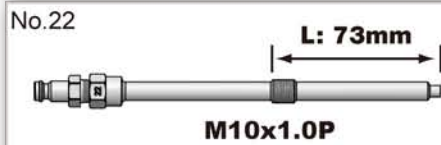

2. CONTENTS

GAUGE ASSEMBLY

GLOW PLUG TEST ADAPTORS

No.1 L: 17.5mm M12x1.25P	No.2 L: 20mm M12x1.25P	No.3 L: 28.5mm M10x1.25P	No.4 L: 42mm M10x1.25P
No.5 L: 45mm M10x1.25P	No.6 L: 44mm M10x1.25P	No.7 L: 54mm M10x1.0P	No.8 L: 43mm M10x1.0P
No.9 L: 26mm M10x1.0P	No.10 L: 32mm M10x1.25P	No.11 L: 35mm M10x1.0P	No.12 L: 58mm M12x1.25P
No.13 L: 71mm M10x1.0P	No.14 L: 59mm M10x1.0P	No.15 L: 61mm M8x1.0P	
No.16 L: 85mm M10x1.25P	No.17 L: 80mm M10x1.0P	No.19 L: 102mm M10x1.25P	