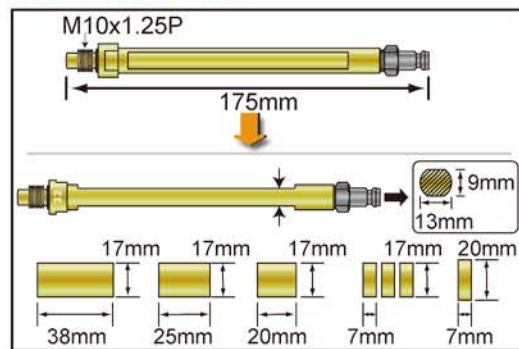

CLAMP-ON SPINDLE