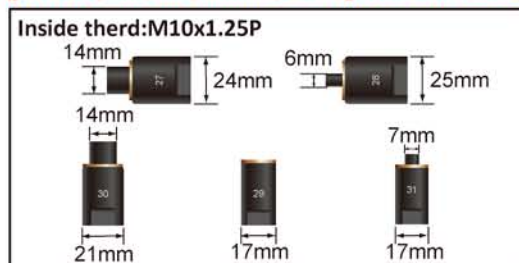

CLAMP-ON INJECTOR ADAPTOR
(for truck, van, bus, marine, and agricultural vehicles)