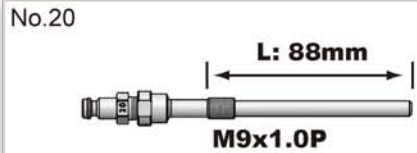

2. CONTENTS

GAUGE ASSEMBLY

GLOW PLUG TEST ADAPTORS

No.1 L: 17.5mm M12x1.25P	No.2 L: 20mm M12x1.25P	No.3 L: 28.5mm M10x1.25P	No.4 L: 42mm M10x1.25P
No.5 L: 45mm M10x1.25P	No.6 L: 44mm M10x1.25P	No.7 L: 54mm M10x1.0P	No.8 L: 43mm M10x1.0P
No.9 L: 26mm M10x1.0P	No.10 L: 32mm M10x1.25P	No.11 L: 35mm M10x1.0P	No.12 L: 58mm M12x1.25P
No.13 L: 71mm M10x1.0P	No.14 L: 59mm M10x1.0P	No.15 L: 61mm M8x1.0P	
No.16 L: 85mm M10x1.25P	No.17 L: 80mm M10x1.0P	No.19 L: 102mm M10x1.25P	