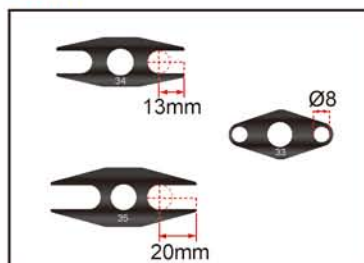

2. CONTENTS

GAUGE ASSEMBLY

GLOW PLUG TEST ADAPTORS

No.1 L: 17.5mm M12x1.25P	No.2 L: 20mm M12x1.25P	No.3 L: 28.5mm M10x1.25P	No.4 L: 42mm M10x1.25P
No.5 L: 45mm M10x1.25P	No.6 L: 44mm M10x1.25P	No.7 L: 54mm M10x1.0P	No.8 L: 43mm M10x1.0P
No.9 L: 26mm M10x1.0P	No.10 L: 32mm M10x1.25P	No.11 L: 35mm M10x1.0P	No.12 L: 58mm M12x1.25P
No.13 L: 71mm M10x1.0P	No.14 L: 59mm M10x1.0P	No.15 L: 61mm M8x1.0P	
No.16 L: 85mm M10x1.25P	No.17 L: 80mm M10x1.0P	No.19 L: 102mm M10x1.25P	

INJECTOR TEST ADAPTORS

CLAMP-ON SPINDLE

CLAMP-ON INJECTOR ADAPTOR
(for truck, van, bus, marine, and agricultural vehicles)

CLAMP

3.HOW TO USE

- Step 1: Remove original injector or glow plug.
- Step 2: Choose suitable test parts with appropriate length to match original injector /glow plug. **(Fig.1)**
- Step 3: Connect the test adaptor on vehicle.
- Step 4: Connect with gauge and start engine for compression testing. **(Fig.2)**