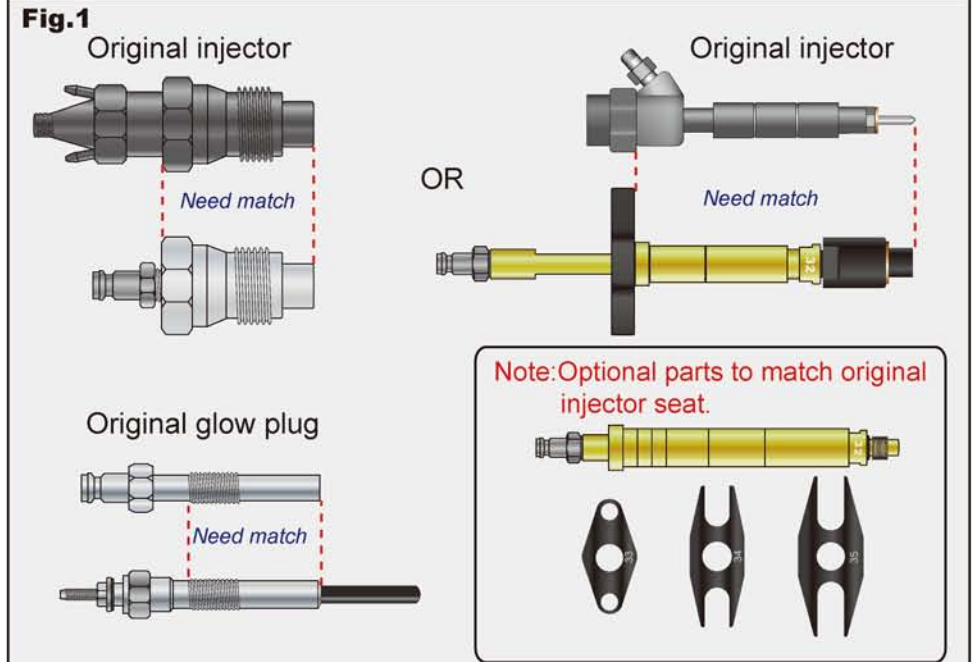

2. CONTENTS

GAUGE ASSEMBLY

GLOW PLUG TEST ADAPTORS

No.1 L: 17.5mm M12x1.25P	No.2 L: 20mm M12x1.25P	No.3 L: 28.5mm M10x1.25P	No.4 L: 42mm M10x1.25P
No.5 L: 45mm M10x1.25P	No.6 L: 44mm M10x1.25P	No.7 L: 54mm M10x1.0P	No.8 L: 43mm M10x1.0P
No.9 L: 26mm M10x1.0P	No.10 L: 32mm M10x1.25P	No.11 L: 35mm M10x1.0P	No.12 L: 58mm M12x1.25P
No.13 L: 71mm M10x1.0P	No.14 L: 59mm M10x1.0P	No.15 L: 61mm M8x1.0P	
No.16 L: 85mm M10x1.25P	No.17 L: 80mm M10x1.0P	No.19 L: 102mm M10x1.25P	

INJECTOR TEST ADAPTORS

CLAMP-ON SPINDLE

CLAMP-ON INJECTOR ADAPTOR
(for truck, van, bus, marine, and agricultural vehicles)

CLAMP

3.HOW TO USE

- Step 1: Remove original injector or glow plug.
- Step 2: Choose suitable test parts with appropriate length to match original injector /glow plug. **(Fig.1)**
- Step 3: Connect the test adaptor on vehicle.
- Step 4: Connect with gauge and start engine for compression testing. **(Fig.2)**