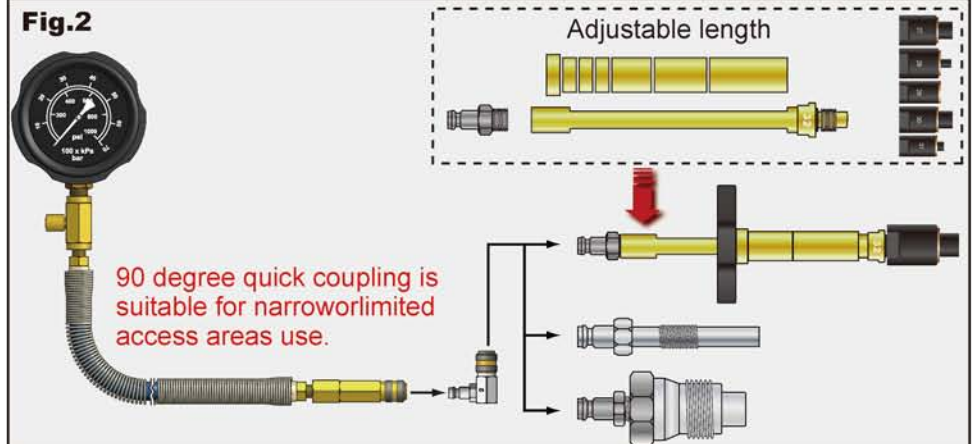

INJECTOR TEST ADAPTORS

CLAMP-ON SPINDLE

CLAMP-ON INJECTOR ADAPTOR
(for truck, van, bus, marine, and agricultural vehicles)

CLAMP

3.HOW TO USE

- Step 1: Remove original injector or glow plug.
- Step 2: Choose suitable test parts with appropriate length to match original injector /glow plug. **(Fig.1)**
- Step 3: Connect the test adaptor on vehicle.
- Step 4: Connect with gauge and start engine for compression testing. **(Fig.2)**