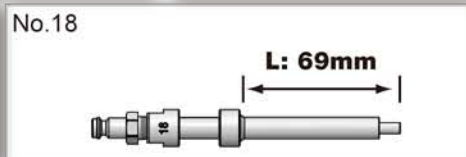

2. CONTENTS

GAUGE ASSEMBLY

GLOW PLUG TEST ADAPTORS

No.1 L: 17.5mm M12x1.25P	No.2 L: 20mm M12x1.25P	No.3 L: 28.5mm M10x1.25P	No.4 L: 42mm M10x1.25P
No.5 L: 45mm M10x1.25P	No.6 L: 44mm M10x1.25P	No.7 L: 54mm M10x1.0P	No.8 L: 43mm M10x1.0P
No.9 L: 26mm M10x1.0P	No.10 L: 32mm M10x1.25P	No.11 L: 35mm M10x1.0P	No.12 L: 58mm M12x1.25P
No.13 L: 71mm M10x1.0P	No.14 L: 59mm M10x1.0P	No.15 L: 61mm M8x1.0P	
No.16 L: 85mm M10x1.25P	No.17 L: 80mm M10x1.0P	No.19 L: 102mm M10x1.25P	

INJECTOR TEST ADAPTORS

CLAMP-ON SPINDLE

CLAMP-ON INJECTOR ADAPTOR
(for truck, van, bus, marine, and agricultural vehicles)

CLAMP

3.HOW TO USE

- Step 1: Remove original injector or glow plug.
- Step 2: Choose suitable test parts with appropriate length to match original injector /glow plug. **(Fig.1)**
- Step 3: Connect the test adaptor on vehicle.
- Step 4: Connect with gauge and start engine for compression testing. **(Fig.2)**