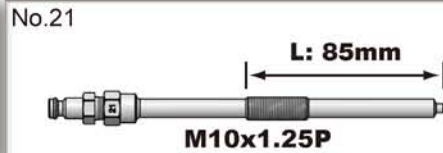

2. CONTENTS

GAUGE ASSEMBLY

GLOW PLUG TEST ADAPTORS

No.1 L: 17.5mm M12x1.25P	No.2 L: 20mm M12x1.25P	No.3 L: 28.5mm M10x1.25P	No.4 L: 42mm M10x1.25P
No.5 L: 45mm M10x1.25P	No.6 L: 44mm M10x1.25P	No.7 L: 54mm M10x1.0P	No.8 L: 43mm M10x1.0P
No.9 L: 26mm M10x1.0P	No.10 L: 32mm M10x1.25P	No.11 L: 35mm M10x1.0P	No.12 L: 58mm M12x1.25P
No.13 L: 71mm M10x1.0P	No.14 L: 59mm M10x1.0P	No.15 L: 61mm M8x1.0P	
No.16 L: 85mm M10x1.25P	No.17 L: 80mm M10x1.0P	No.19 L: 102mm M10x1.25P	