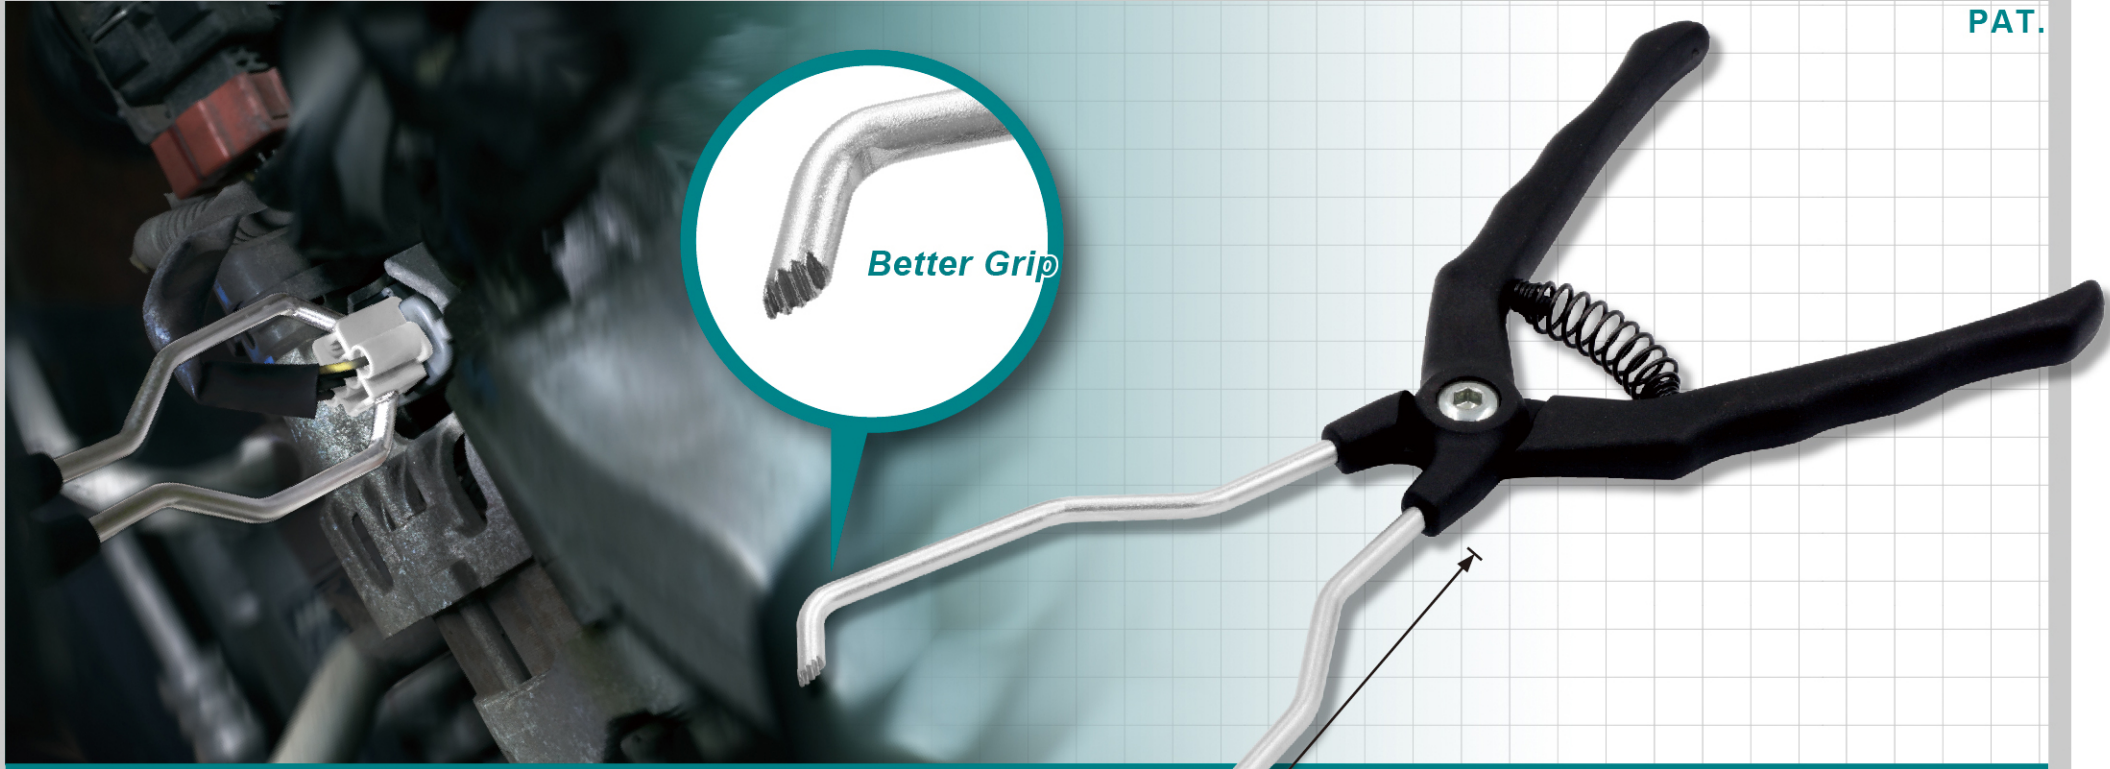

ET7070

# Electrical Connector Disconnect Pliers

PAT.

**Quickly disconnects electrical connectors without damage.**

*Long claw can reach deep places.*

- Releases locking tabs on electrical connectors, component connections and wiring harness connectors.
- The safe and easy way to remove small, thin or recessed connector that's difficult to work with.