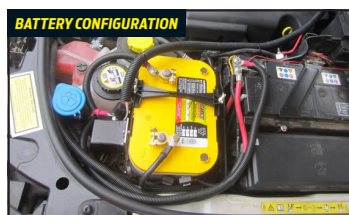

ET6742

Professional Scan Tool

The all new Foxwell i70 - a high powered android tablet offering unbeatable value for money. We've now added ABS Bleeding, air / fuel ratio reset, clutch adaptation, fuel pump priming, immobiliser and memory seat matching functions to the already extensive list of service functions. Full vehicle scan functionality (more than just Engine / Gearbox / ABS / SRS). Pre / Post scan reports are now just a click away with inbuilt wifi.

2 YEARS FREE UPDATES

SPECIFICATIONS

SCREEN	7" daylight readable LCD
OPERATING SYSTEM	Android 5.1
PROCESSOR	Quad Core Processor
MEMORY	1GB
HARD DRIVE	32GB
CAMERA	5 MP Rear Camera
BATTERY	4000 mAh Lithium battery
CONNECTIONS	WIFI, micro USB, USB