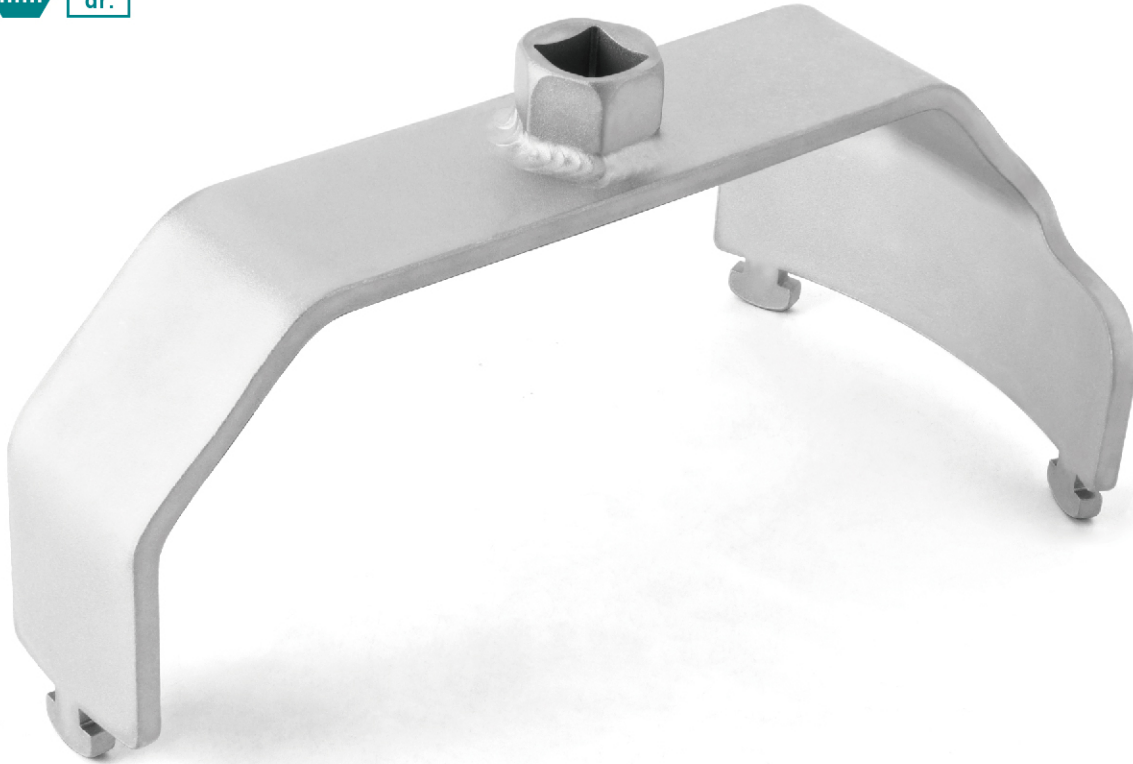

Fuel Tank Locking Ring Tool

21 mm
1/2" dr.

- This tool is designed to remove and install the fuel tank locking ring.
- Suitable for **Audi, BMW, Chevrolet, Chrysler, Fiat, Ford, GM, Hyundai, Jaguar, Kia, Land Rover, Mercedes, Nissan, Opel, Vauxhall, Volvo** and **VW** vehicles, etc.