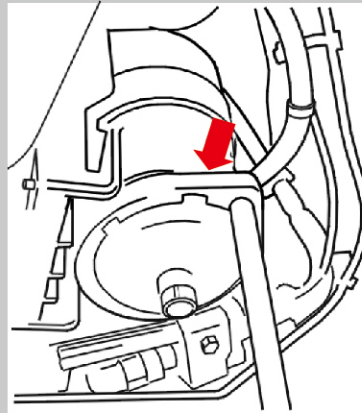

# Volvo Diesel Filter Wrench

3/8"  
dr.

- Special designed to remove and install *fuel filter on Volvo diesel engine.*
- Suitable for Volvo C30, C70, S40, S60, S80, V50, V60, V70, XC60, XC70, XC90.
- OEM Ref. **9997084**