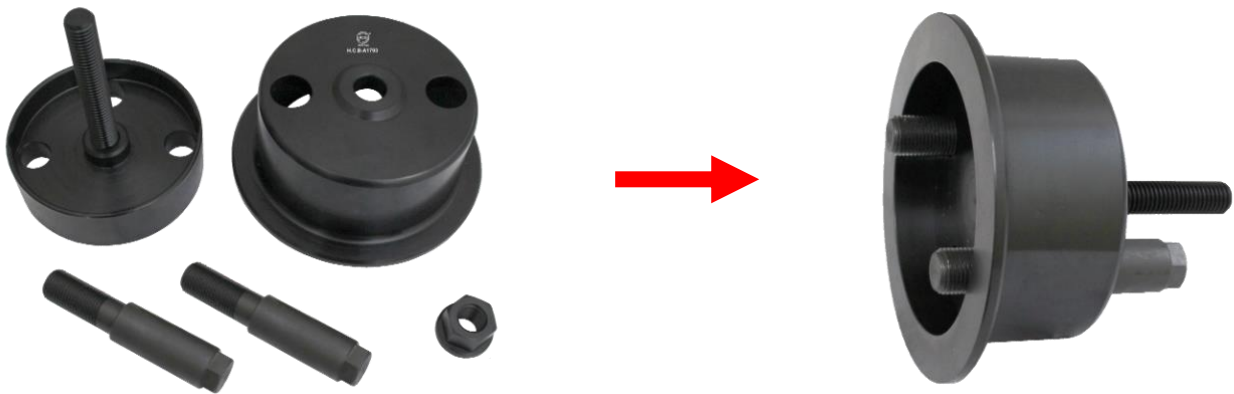

ET1793A

FUSO (6D 17) TRUCK CRANKSHAFT REAR OIL SEAL INSTALLER

- To prevent the crankshaft rear oil seal from damage during installation.
- Application: FUSO (6D17) truck