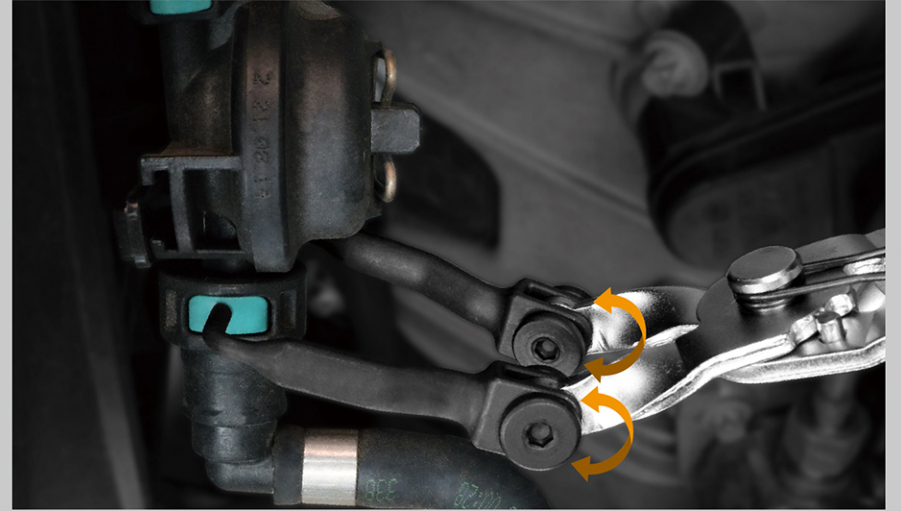

Fuel Line Pliers (Swivel Jaws)

Also for quick connect couplers with **small release tabs**.

- Used for fuel lines with quick connect, snap / slide & lock couplers found on many vehicles.
- **Swivel jaws** - for use in areas with restricted access.
- Suitable for **Alfa, Audi, BMW, Chrysler, Citroen, Fiat, GM, Lancia, Lexus, Mercedes, Opel, Peugeot, Renault, Seat, Skoda, Toyota, Vauxhall, VW, etc.**