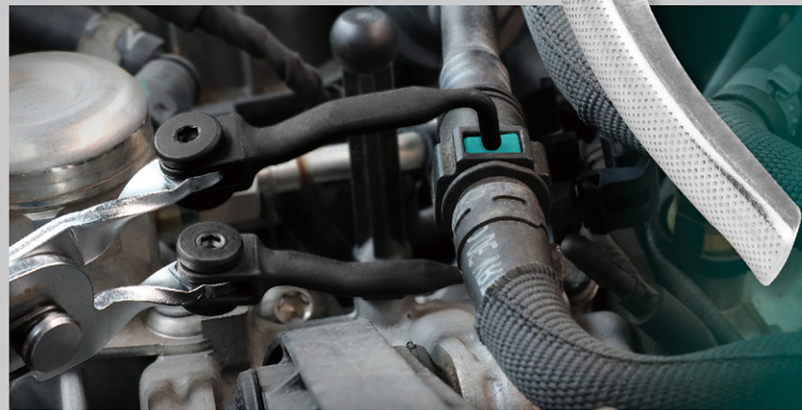

Fuel Line Pliers (Swivel Jaws)

Also for quick connect couplers with **small release tabs**.

- Used for fuel lines with quick connect, snap / slide & lock couplers found on many vehicles.
- **Swivel jaws** - for use in areas with restricted access.
- Suitable for **Alfa, Audi, BMW, Chrysler, Citroen, Fiat, GM, Lancia, Lexus, Mercedes, Opel, Peugeot, Renault, Seat, Skoda, Toyota, Vauxhall, VW, etc.**