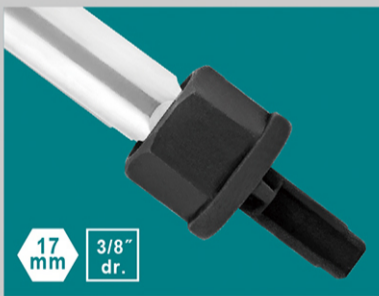

ET1604G for MERCEDES

MERCEDES

M176 / M177 / M178 (2015~2018),
M276 (2014~2018), M278 / M157 (2014~2018),
OM642 (2013~), OM651 (2013~2018),
OM654 (2016~2017)

MERCEDES : 0029902017

17 mm 3/8" dr.