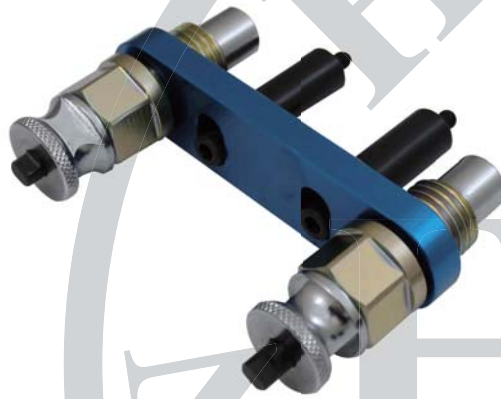

# ET1526B

## BMW (N55) FUEL INJECTOR REMOVAL / INSTALLATION TOOL

- This tool is designed for removal and installation of the the injector
- Application: BMW N55 engine.
- BMW OEM equiv: 13 0 270