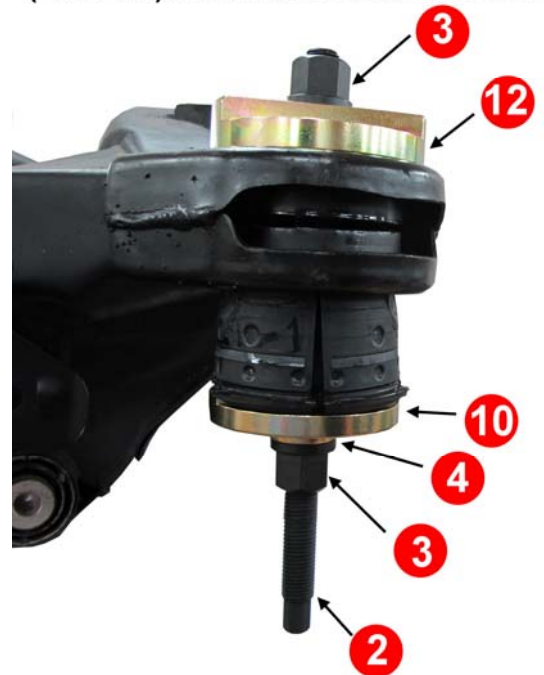

ET1458A

BMW (E87 | E90) REAR SUSPENSION BUSH EXTRACTION / INSTALLATION KIT

THIS TOOL IS USED FOR PRESS BUSHES

Genuine Stock No.:
33 31 6758 259

(E87/E90)REAR BUSH REMOVAL

THIS TOOL IS USED FOR PRESS BUSHES

Genuine Stock No.:
33 31 6758 260

(E87/E90)REAR BUSH INSTALLATION

(E87/E90)REAR BUSH INSTALLATION

■ **Warning:** Keep the bolt and bush clean before using. Please smear grease on them.

■ **Extractor** for replacement of the rear suspension mounting bushes. Replacement of the mounting bush without completely lowering the rear axle assembly.