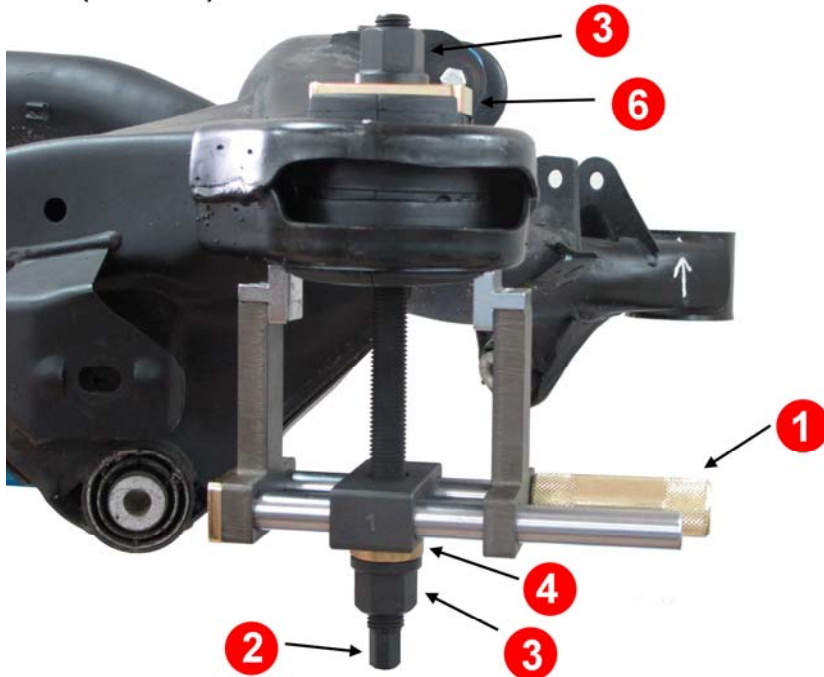

ET1458A

BMW (E87 | E90) REAR SUSPENSION BUSH EXTRACTION / INSTALLATION KIT

THIS TOOL IS USED FOR PRESS BUSHES

Genuine Stock No.:
33 31 6758 259

(E87/E90)REAR BUSH REMOVAL

THIS TOOL IS USED FOR PRESS BUSHES

Genuine Stock No.:
33 31 6758 260

(E87/E90)REAR BUSH INSTALLATION

(E87/E90)REAR BUSH INSTALLATION

■ **Warning:** Keep the bolt and bush clean before using. Please smear grease on them.

■ **Extractor** for replacement of the rear suspension mounting bushes. Replacement of the mounting bush without completely lowering the rear axle assembly.