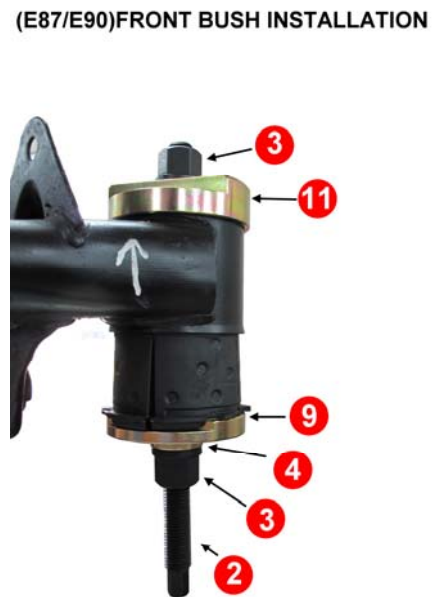

ET1458A

BMW (E87 | E90) REAR SUSPENSION BUSH EXTRACTION / INSTALLATION KIT

THIS TOOL IS USED FOR PRESS BUSHES

Genuine Stock No.:
33 31 6758 259

(E87/E90)REAR BUSH REMOVAL

THIS TOOL IS USED FOR PRESS BUSHES

Genuine Stock No.:
33 31 6758 260

(E87/E90)REAR BUSH INSTALLATION

(E87/E90)REAR BUSH INSTALLATION

■ **Warning:** Keep the bolt and bush clean before using. Please smear grease on them.

■ **Extractor** for replacement of the rear suspension mounting bushes. Replacement of the mounting bush without completely lowering the rear axle assembly.