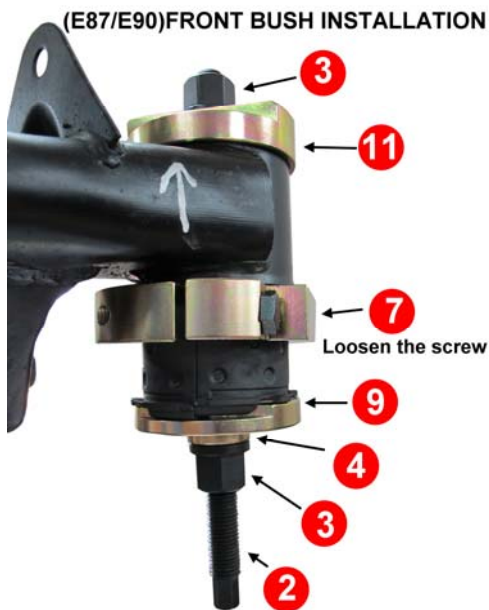

ET1458A

BMW (E87 | E90) REAR SUSPENSION BUSH EXTRACTION / INSTALLATION KIT

THIS TOOL IS USED FOR PRESS BUSHES

Genuine Stock No.:
33 31 6758 259

(E87/E90)REAR BUSH REMOVAL

THIS TOOL IS USED FOR PRESS BUSHES

Genuine Stock No.:
33 31 6758 260

(E87/E90)REAR BUSH INSTALLATION

(E87/E90)REAR BUSH INSTALLATION

■ **Warning:** Keep the bolt and bush clean before using. Please smear grease on them.

■ **Extractor** for replacement of the rear suspension mounting bushes. Replacement of the mounting bush without completely lowering the rear axle assembly.