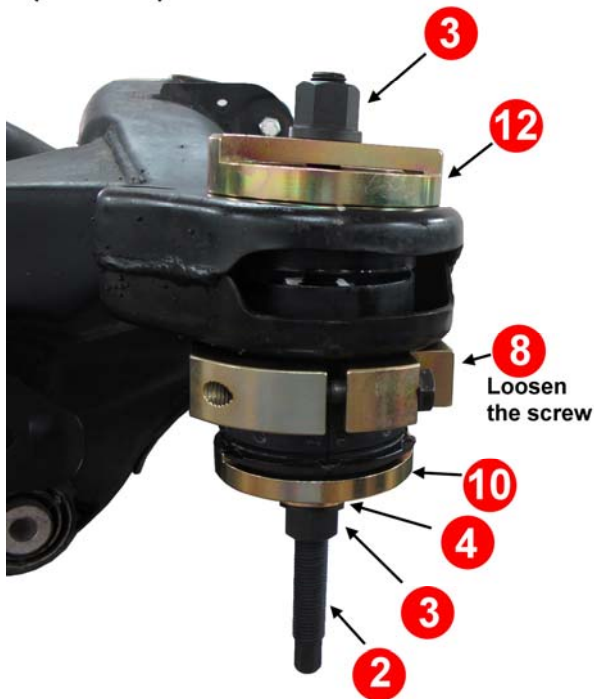

ET1458A

BMW (E87 | E90) REAR SUSPENSION BUSH EXTRACTION / INSTALLATION KIT

THIS TOOL IS USED FOR PRESS BUSHES

Genuine Stock No.:
33 31 6758 259

(E87/E90)REAR BUSH REMOVAL

THIS TOOL IS USED FOR PRESS BUSHES

Genuine Stock No.:
33 31 6758 260

(E87/E90)REAR BUSH INSTALLATION

(E87/E90)REAR BUSH INSTALLATION

■ **Warning:** Keep the bolt and bush clean before using. Please smear grease on them.

■ **Extractor** for replacement of the rear suspension mounting bushes. Replacement of the mounting bush without completely lowering the rear axle assembly.