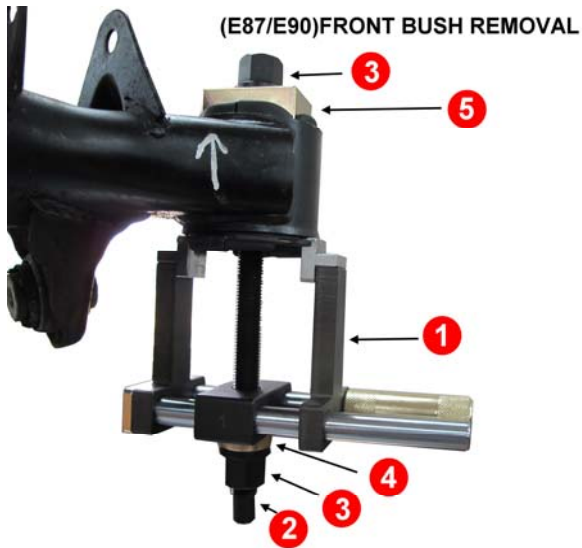

ET1458A

BMW (E87 | E90) REAR SUSPENSION BUSH EXTRACTION / INSTALLATION KIT

THIS TOOL IS USED FOR PRESS BUSHES

Genuine Stock No.:
33 31 6758 259

(E87/E90)REAR BUSH REMOVAL

THIS TOOL IS USED FOR PRESS BUSHES

Genuine Stock No.:
33 31 6758 260

(E87/E90)REAR BUSH INSTALLATION

(E87/E90)REAR BUSH INSTALLATION

■ **Warning:** Keep the bolt and bush clean before using. Please smear grease on them.

■ **Extractor** for replacement of the rear suspension mounting bushes. Replacement of the mounting bush without completely lowering the rear axle assembly.