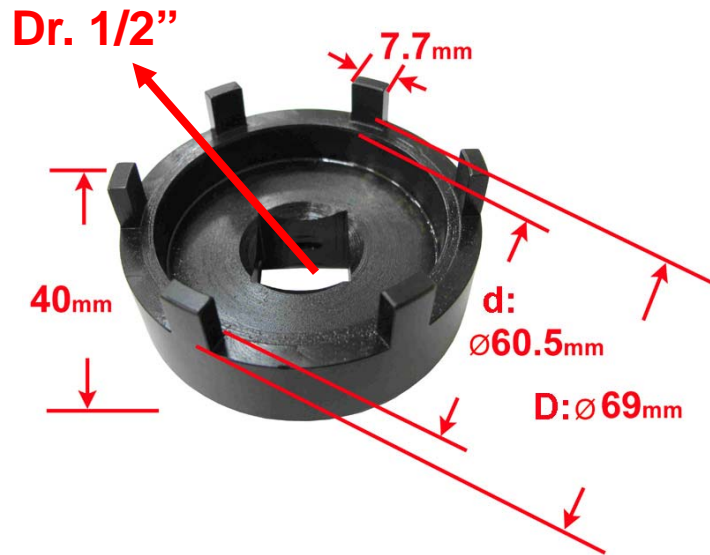

ET1369A

BENZ SPRINTER REAR AXLE SOCKET

■ Application : BENZ Sprinter