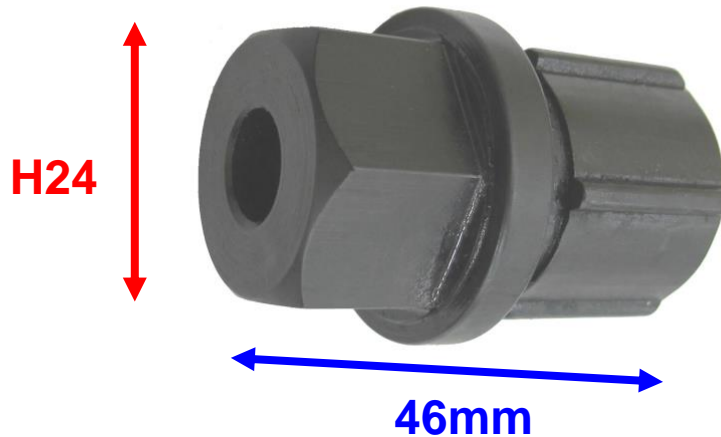

ET1353B

KNORR-BREMSE DISC BRAKE CALIPER ADJUSTMENT SOCKET

- Use in combination with ET1353A
- Size: H24, 5 teeth, 46mm overall length
- Material: SCM440