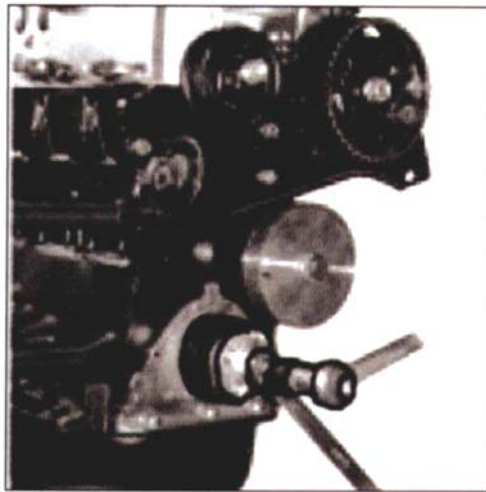

ET1322A

VW / AUDI CRANKSHAFT PULLEY REMOVER

- For removing the front pulley from the crankshaft.
- Applications: VW / AUDI 4 & 5 cylinder engines.