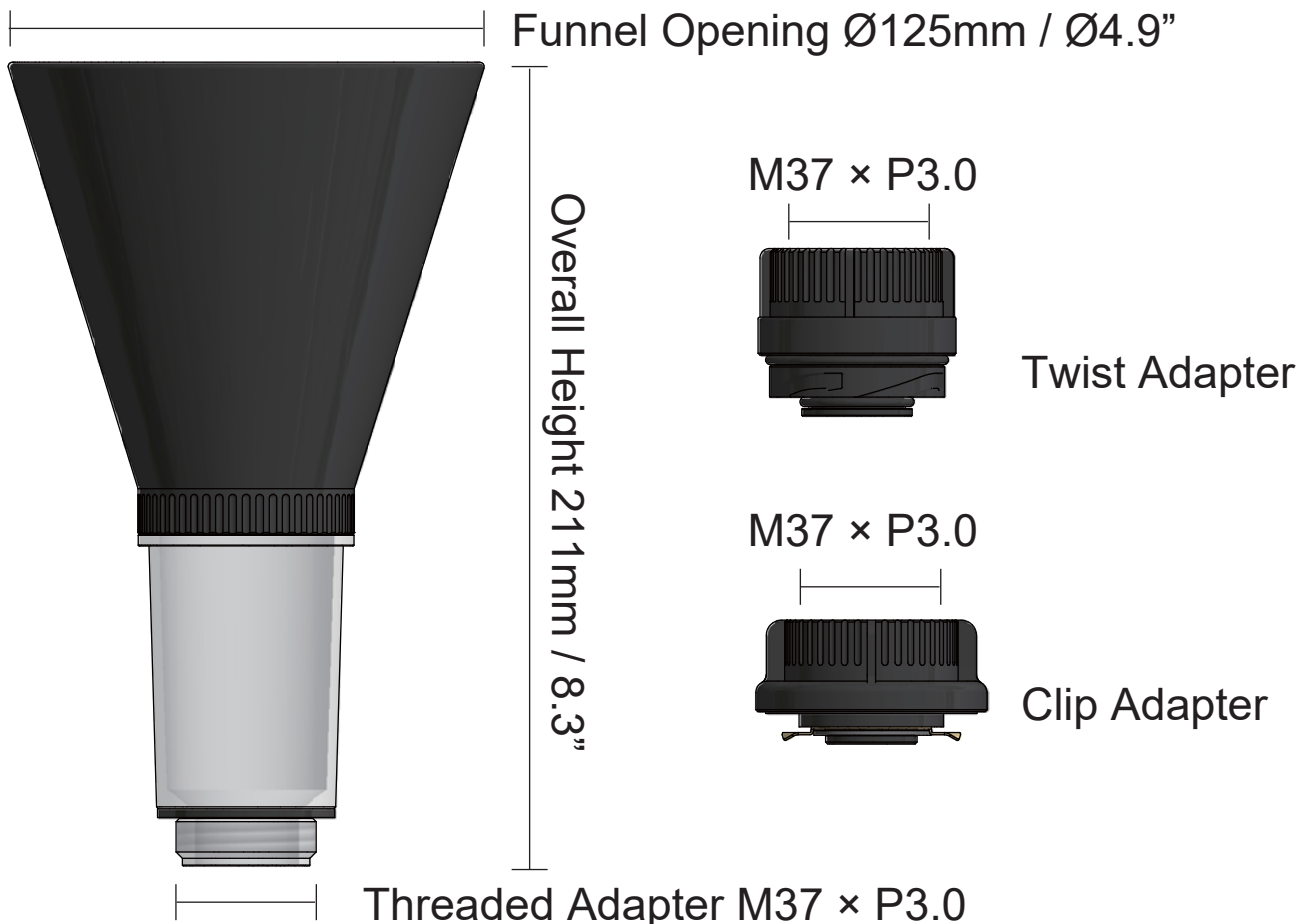

2. SPECIFICATIONS