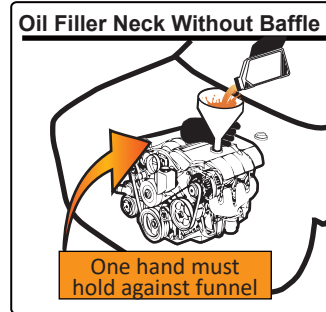

# 1. FEATURES

- Funnel can be directly connected to oil filler necks, eliminating unsafe oil spills
- Engine oil bottles can be put up side down on funnel – hands-free and one-person operation
- Large oil passage allows oil to flow down more rapidly
- Lower transparent chamber shows oil flows down to engine

Different engines have different configurations below oil filler neck. Some engines might have parts that create a baffle (as the images shown on the right), and this can make conventional funnels hard to stabilize on oil filler neck, or one hand is needed to hold against the funnel when refilling engine oil. However, this funnel is to solve these problems. A seamless connection can be created to prevent unsafe oil spills on engine or floor.

## REGULAR USE

- 1 Remove original oil cap on engine.
- 2 Connect oil funnel or funnel with adapter to oil filler neck.
- 3 Make sure the funnel is securely connected on the engine (as the image on right).
- 4 Pour engine oil.
- 5 Disconnect oil funnel from oil filler neck.
- 6 Clean the residual oil inside the funnel and store the funnel in a dry and well-ventilated place.