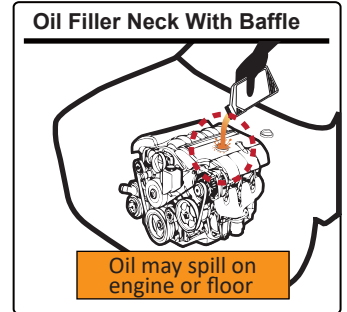

# 1. FEATURES

- Funnel can be directly connected to oil filler necks, eliminating unsafe oil spills
- Engine oil bottles can be put up side down on funnel – hands-free and one-person operation
- Large oil passage allows oil to flow down more rapidly
- Lower transparent chamber shows oil flows down to engine

Different engines have different configurations below oil filler neck. Some engines might have parts that create a baffle (as the images shown on the right), and this can make conventional funnels hard to stabilize on oil filler neck, or one hand is needed to hold against the funnel when refilling engine oil. However, this funnel is to solve these problems. A seamless connection can be created to prevent unsafe oil spills on engine or floor.

# 2. SPECIFICATIONS

No	Description	Specifications
1	Funnel opening	Ø125mm / Ø4.9"
2	Overall height	211mm / 8.3"
3	Oil passage	Ø27.5mm / Ø1.1"
4	Funnel threads	M37 × P3.0
5	Adapter threads	M37 × P3.0

A	Transparent chamber shows oil flow
B	Large oil passage allows oil flow fast
C	Durable NBR seal
D	Twist type adapter fits the most recent VAG
E	Clip type adapter fits BMW, Mercedes, VAG
F	Knob type adapter fits VAG 1.5 petrol engines

## REGULAR USE

- 1 Remove original oil cap on engine.
- 2 Connect oil funnel or funnel with adapter to oil filler neck.
- 3 Make sure the funnel is securely connected on the engine (as the image on right).
- 4 Pour engine oil.
- 5 Disconnect oil funnel from oil filler neck.
- 6 Clean the residual oil inside the funnel and store the funnel in a dry and well-ventilated place.