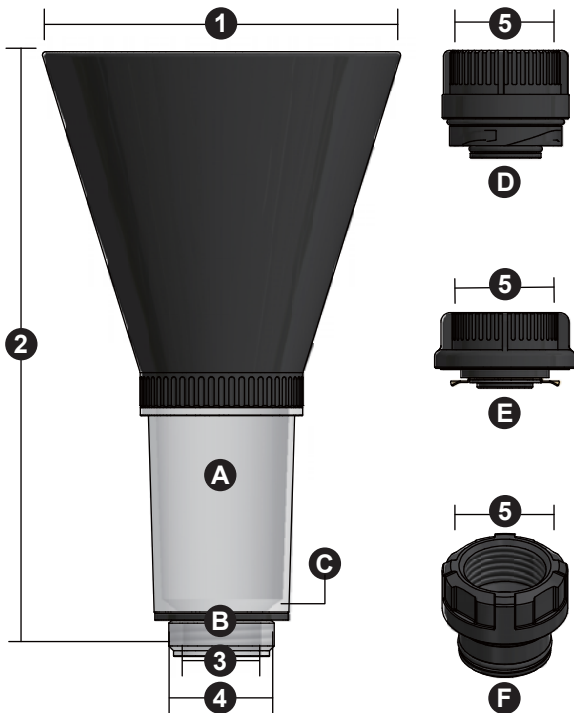

# 1. FEATURES

- Funnel can be directly connected to oil filler necks, eliminating unsafe oil spills
- Engine oil bottles can be put up side down on funnel – hands-free and one-person operation
- Large oil passage allows oil to flow down more rapidly
- Lower transparent chamber shows oil flows down to engine

Different engines have different configurations below oil filler neck. Some engines might have parts that create a baffle (as the images shown on the right), and this can make conventional funnels hard to stabilize on oil filler neck, or one hand is needed to hold against the funnel when refilling engine oil. However, this funnel is to solve these problems. A seamless connection can be created to prevent unsafe oil spills on engine or floor.

# 2. SPECIFICATIONS

No	Description	Specifications
1	Funnel opening	Ø125mm / Ø4.9"
2	Overall height	211mm / 8.3"
3	Oil passage	Ø27.5mm / Ø1.1"
4	Funnel threads	M37 × P3.0
5	Adapter threads	M37 × P3.0

A	Transparent chamber shows oil flow
B	Large oil passage allows oil flow fast
C	Durable NBR seal
D	Twist type adapter fits the most recent VAG
E	Clip type adapter fits BMW, Mercedes, VAG
F	Knob type adapter fits VAG 1.5 petrol engines