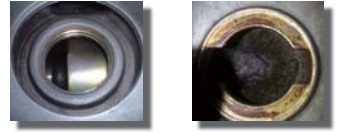

# 1. FEATURES

- Funnel can be directly connected to oil filler necks, eliminating unsafe oil spills
- Engine oil bottles can be put up side down on funnel – hands-free and one-person operation
- Large oil passage allows oil to flow down more rapidly
- Lower transparent chamber shows oil flows down to engine

Different engines have different configurations below oil filler neck. Some engines might have parts that create a baffle (as the images shown on the right), and this can make conventional funnels hard to stabilize on oil filler neck, or one hand is needed to hold against the funnel when refilling engine oil. However, this funnel is to solve these problems. A seamless connection can be created to prevent unsafe oil spills on engine or floor.

# 2. SPECIFICATIONS

No	Description	Specifications
1	Funnel opening	Ø125mm / Ø4.9"
2	Overall height	211mm / 8.3"
3	Oil passage	Ø27.5mm / Ø1.1"
4	Funnel threads	M37 × P3.0
5	Adapter threads	M37 × P3.0

A	Transparent chamber shows oil flow
B	Large oil passage allows oil flow fast
C	Durable NBR seal
D	Twist type adapter fits the most recent VAG
E	Clip type adapter fits BMW, Mercedes, VAG
F	Knob type adapter fits VAG 1.5 petrol engines