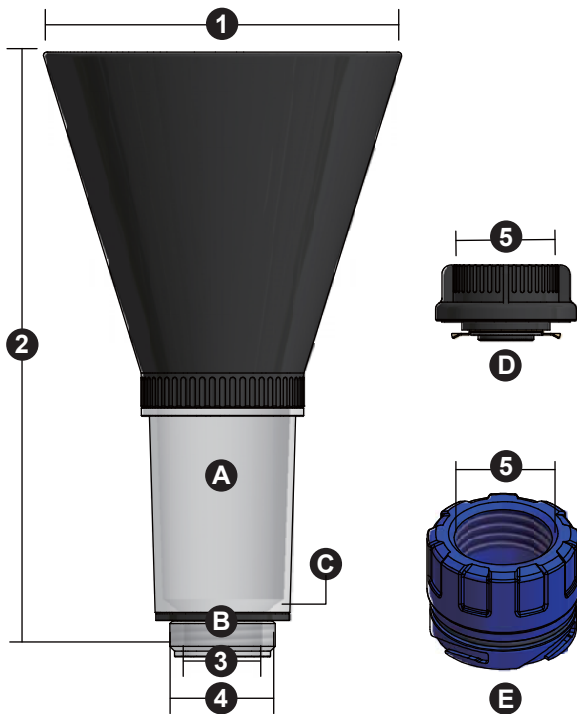

# 1. FEATURES

- Funnel can be directly connected to oil filler necks, eliminating unsafe oil spills
- Engine oil bottles can be put up side down on funnel – hands-free and one-person operation
- Large oil passage allows oil to flow down more rapidly
- Lower transparent chamber shows oil flows down to engine

# 2. SPECIFICATIONS

No	Description	Specifications
1	Funnel opening	Ø125mm / Ø4.9"
2	Overall height	211mm / 8.3"
3	Oil passage	Ø27.5mm / Ø1.1"
4	Funnel threads	M37 × P3.0
5	Adapter threads	M37 × P3.0

A	Transparent chamber shows oil flow
B	Large oil passage allows oil flow fast
C	Durable NBR seal
D	Clip type fits most BMW and Mercedes models
E	Twist type fits new BMW and Mercedes models

## INITIAL USE

- 1 Apply the adhesive around the fine threads on the transparent chamber.
- 2 Connect the transparent chamber to the upper funnel part to form a complete funnel.

## REGULAR USE

- 1 Remove original oil cap on engine.
- 2 Connect oil funnel or funnel with adapter to oil filler neck.
- 3 Make sure the funnel is securely connected on the engine
- 4 Disconnect oil funnel from oil filler neck after oil is refilled.
- 5 Clean the residual oil inside the funnel and store the funnel in a dry and well-ventilated place.