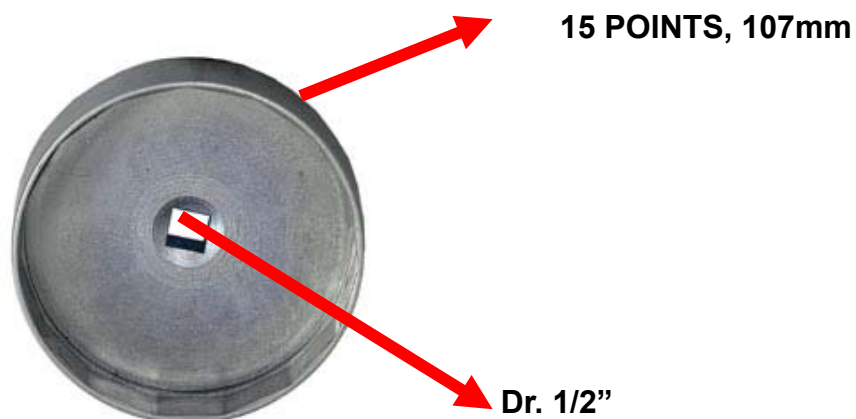

ET1247A

VOLVO TRUCK OIL FILTER WRENCH (Dr. 1/2", 15 POINTS, 107mm)

- **Size: Dr. 1/2", 15 points, 107mm**
- **Genuine Stock No: 466634**
- **Application: VOLVO truck**