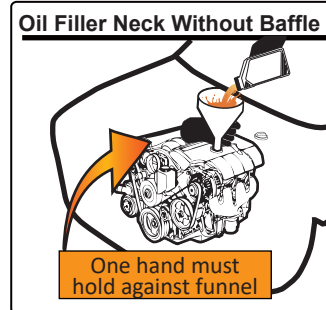

ET1241-EXP

OIL FUNNEL FOR RENAULT & NISSAN

1. FEATURES

2. SPECIFICATIONS

3. INSTRUCTIONS

4. APPLICATIONS

1. FEATURES

- Funnel can be directly connected to oil filler necks, eliminating unsafe oil spills
- Engine oil bottles can be put up side down on funnel – hands-free and one-person operation
- Large oil passage allows oil to flow down more rapidly
- Lower transparent chamber shows oil flows down to engine

Different engines have different configurations below oil filler neck. Some engines might have parts that create a baffle (as the images shown on the right), and this can make conventional funnels hard to stabilize on oil filler neck, or one hand is needed to hold against the funnel when refilling engine oil. However, this funnel is to solve these problems. A seamless connection can be created to prevent unsafe oil spills on engine or floor.

INITIAL USE

- 1 Apply the adhesive around the fine threads on the transparent chamber
- 2 Connect the transparent chamber to the upper funnel part to form a complete funnel

REGULAR USE

- 1 Remove original oil cap on engine.
- 2 Connect oil funnel to oil filler neck.
- 3 Make sure the funnel is securely connected on the engine
- 4 Pour engine oil (as the image on right).
- 5 Disconnect oil funnel from oil filler neck.
- 6 Clean the residual oil inside the funnel and store the funnel in a dry and well-ventilated place.