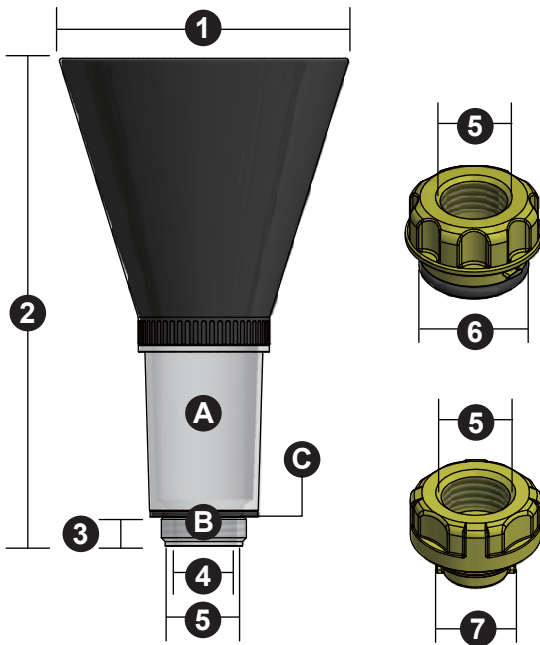

ET1241-EXP

OIL FUNNEL FOR RENAULT & NISSAN

1. FEATURES

2. SPECIFICATIONS

3. INSTRUCTIONS

4. APPLICATIONS

1. FEATURES

- Funnel can be directly connected to oil filler necks, eliminating unsafe oil spills
- Engine oil bottles can be put up side down on funnel – hands-free and one-person operation
- Large oil passage allows oil to flow down more rapidly
- Lower transparent chamber shows oil flows down to engine

Different engines have different configurations below oil filler neck. Some engines might have parts that create a baffle (as the images shown on the right), and this can make conventional funnels hard to stabilize on oil filler neck, or one hand is needed to hold against the funnel when refilling engine oil. However, this funnel is to solve these problems. A seamless connection can be created to prevent unsafe oil spills on engine or floor.

2. SPECIFICATIONS

| No | Description | Specifications |
|----|------------------|--------------------|
| 1 | Funnel opening | Ø125 mm |
| 2 | Overall height | 211 mm |
| 3 | Oil filler depth | 12.8 mm |
| 4 | Oil passage | Ø22.5 mm |
| 5 | Funnel threads | M33 × P3.5 |
| 6 | Adapter diameter | Ø47.2 mm |
| 7 | Adapter shape | Unequal-sized tabs |

INITIAL USE

- 1 Apply the adhesive around the fine threads on the transparent chamber
- 2 Connect the transparent chamber to the upper funnel part to form a complete funnel

REGULAR USE

- 1 Remove original oil cap on engine.
- 2 Connect oil funnel to oil filler neck.
- 3 Make sure the funnel is securely connected on the engine
- 4 Pour engine oil (as the image on right).
- 5 Disconnect oil funnel from oil filler neck.
- 6 Clean the residual oil inside the funnel and store the funnel in a dry and well-ventilated place.