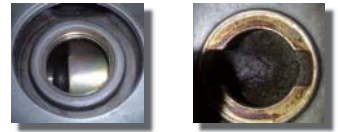

ET1241-EXP

OIL FUNNEL FOR RENAULT & NISSAN

1. FEATURES

2. SPECIFICATIONS

3. INSTRUCTIONS

4. APPLICATIONS

1. FEATURES

- Funnel can be directly connected to oil filler necks, eliminating unsafe oil spills
- Engine oil bottles can be put up side down on funnel – hands-free and one-person operation
- Large oil passage allows oil to flow down more rapidly
- Lower transparent chamber shows oil flows down to engine

Different engines have different configurations below oil filler neck. Some engines might have parts that create a baffle (as the images shown on the right), and this can make conventional funnels hard to stabilize on oil filler neck, or one hand is needed to hold against the funnel when refilling engine oil. However, this funnel is to solve these problems. A seamless connection can be created to prevent unsafe oil spills on engine or floor.