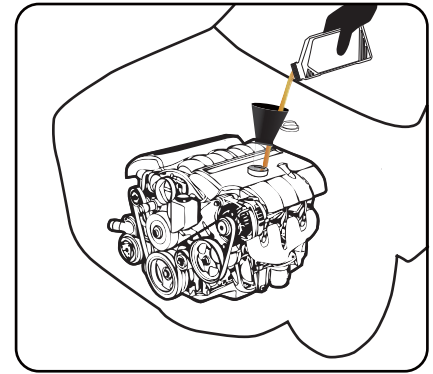

Different engines have different configurations below oil filler neck. Some engines might have parts that create a baffle (as the images shown on the right), and this can make conventional funnels hard to stabilize on oil filler neck, or one hand is needed to hold against the funnel when refilling engine oil. However, this funnel is to solve these problems. A seamless connection can be created to prevent unsafe oil spills on engine or floor.

| | |
|---|--|
| A | Transparent chamber shows oil flow |
| B | Large oil passage allows oil flow fast |
| C | Durable NBR seal |

3. INSTRUCTIONS

CAUTION

- Always read the instructions carefully before using the tool
- Ensure the working area has adequate lighting
- Keep children and unauthorized persons away from the working area
- Keep working area clean and tidy, dry and free from unrelated materials
- DO NOT allow untrained persons to use this tool kit
- Always wear eye protection that meets OSHA and ANSI Z87.1 standards
- Always wear gloves when working with the tool
- Always wear ear protection
- Disposal: Customers should follow local regulations to handle used/waste parts

INITIAL USE

- 1 Apply the adhesive around the fine threads on the transparent chamber
- 2 Connect the transparent chamber to the upper funnel part to form a complete funnel

REGULAR USE

- 1 Remove original oil cap on engine.
- 2 Connect oil funnel to oil filler neck.
- 3 Make sure the funnel is securely connected on the engine
- 4 Pour engine oil (as the image on right).
- 5 Disconnect oil funnel from oil filler neck.
- 6 Clean the residual oil inside the funnel and store the funnel in a dry and well-ventilated place.