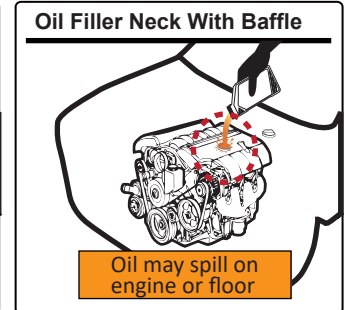

ET1241-EXP

OIL FUNNEL FOR RENAULT & NISSAN

1. FEATURES

2. SPECIFICATIONS

3. INSTRUCTIONS

4. APPLICATIONS

1. FEATURES

- Funnel can be directly connected to oil filler necks, eliminating unsafe oil spills
- Engine oil bottles can be put up side down on funnel – hands-free and one-person operation
- Large oil passage allows oil to flow down more rapidly
- Lower transparent chamber shows oil flows down to engine

Different engines have different configurations below oil filler neck. Some engines might have parts that create a baffle (as the images shown on the right), and this can make conventional funnels hard to stabilize on oil filler neck, or one hand is needed to hold against the funnel when refilling engine oil. However, this funnel is to solve these problems. A seamless connection can be created to prevent unsafe oil spills on engine or floor.

INITIAL USE

- 1 Apply the adhesive around the fine threads on the transparent chamber
- 2 Connect the transparent chamber to the upper funnel part to form a complete funnel

REGULAR USE

- 1 Remove original oil cap on engine.
- 2 Connect oil funnel to oil filler neck.
- 3 Make sure the funnel is securely connected on the engine
- 4 Pour engine oil (as the image on right).
- 5 Disconnect oil funnel from oil filler neck.
- 6 Clean the residual oil inside the funnel and store the funnel in a dry and well-ventilated place.