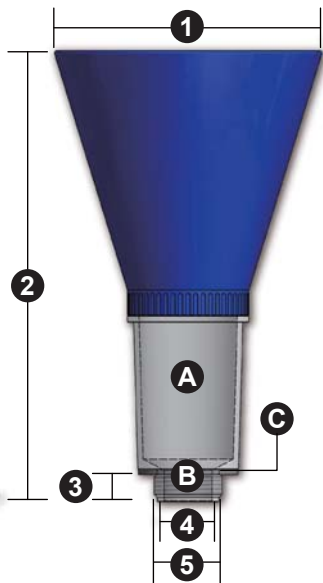

# 1. FEATURES

- Funnel can be directly connected to oil filler necks, eliminating unsafe oil spills
- Engine oil bottles can be put up side down on funnel – hands-free and one-person operation
- Large oil passage allows oil to flow down more rapidly
- Lower transparent chamber shows oil flows down to engine

Different engines have different configurations below oil filler neck. Some engines might have parts that create a baffle (as the images shown on the right), and this can make conventional funnels hard to stabilize on oil filler neck, or one hand is needed to hold against the funnel when refilling engine oil. However, this funnel is to solve these problems. A seamless connection can be created to prevent unsafe oil spills on engine or floor.

# 2. SPECIFICATIONS

No	Description	Specifications
1	Funnel opening	Ø125mm / Ø4.9"
2	Overall height	211mm / 8.3"
3	Oil filler depth	12.8mm / 1/2"
4	Oil passage	Ø22.5mm / Ø0.9"
5	Funnel threads	M33 × P3.5

A	Transparent chamber shows oil flow
B	Large oil passage allows oil flow fast
C	Durable NBR seal