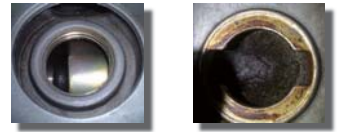

# 1. FEATURES

- Funnel can be directly connected to oil filler necks, eliminating unsafe oil spills
- Engine oil bottles can be put up side down on funnel – hands-free and one-person operation
- Large oil passage allows oil to flow down more rapidly
- Lower transparent chamber shows oil flows down to engine

Different engines have different configurations below oil filler neck. Some engines might have parts that create a baffle (as the images shown on the right), and this can make conventional funnels hard to stabilize on oil filler neck, or one hand is needed to hold against the funnel when refilling engine oil. However, this funnel is to solve these problems. A seamless connection can be created to prevent unsafe oil spills on engine or floor.

A	Transparent chamber shows oil flow
B	Large oil passage allows oil flow fast
C	Durable NBR seal