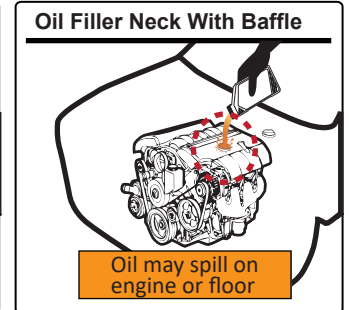

# 1. FEATURES

- Funnel can be directly connected to oil filler necks, eliminating unsafe oil spills
- Engine oil bottles can be put up side down on funnel – hands-free and one-person operation
- Large oil passage allows oil to flow down more rapidly
- Lower transparent chamber shows oil flows down to engine

Different engines have different configurations below oil filler neck. Some engines might have parts that create a baffle (as the images shown on the right), and this can make conventional funnels hard to stabilize on oil filler neck, or one hand is needed to hold against the funnel when refilling engine oil. However, this funnel is to solve these problems. A seamless connection can be created to prevent unsafe oil spills on engine or floor.

- 1 Remove original oil cap on engine.
- 2 Connect oil funnel to oil filler neck.
- 3 Make sure the funnel is securely connected on the engine
- 4 Pour engine oil (as the image on right).
- 5 Disconnect oil funnel from oil filler neck.
- 6 Clean the residual oil inside the funnel and store the funnel in a dry and well-ventilated place.