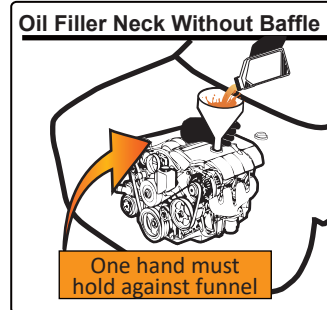

# 1. FEATURES

- Funnel can be directly connected to oil filler necks, eliminating unsafe oil spills
- Engine oil bottles can be put up side down on funnel – hands-free and one-person operation
- Large oil passage allows oil to flow down more rapidly
- Lower transparent chamber shows oil flows down to engine

Different engines have different configurations below oil filler neck. Some engines might have parts that create a baffle (as the images shown on the right), and this can make conventional funnels hard to stabilize on oil filler neck, or one hand is needed to hold against the funnel when refilling engine oil. However, this funnel is to solve these problems. A seamless connection can be created to prevent unsafe oil spills on engine or floor.

- 1 Remove original oil cap on engine.
- 2 Connect oil funnel to oil filler neck.
- 3 Make sure the funnel is securely connected on the engine
- 4 Pour engine oil (as the image on right).
- 5 Disconnect oil funnel from oil filler neck.
- 6 Clean the residual oil inside the funnel and store the funnel in a dry and well-ventilated place.