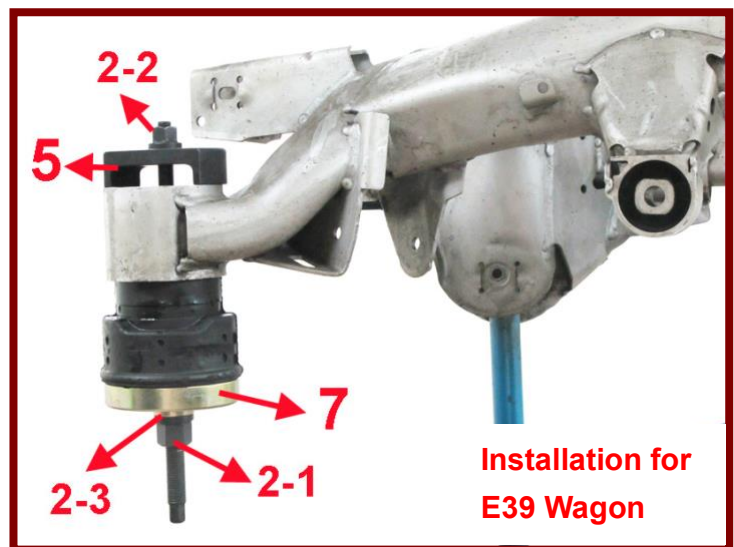

ET1211B

BMW (E39) SEDAN AND WAGON REAR SUSPENSION BUSH EXTRACTOR / INSTALLER KIT

Bush for BMW (E39) Wagon

Bush for BMW (E39) Sedan

Extraction for E39 Sedan

Installation for E39 Sedan

Extraction for E39 Wagon

Installation for E39 Wagon

- On car maintenance.
- This kit contains the tools necessary to remove and install the rear axle carrier mount bushings on BMW E39 Sedan and Wagon.