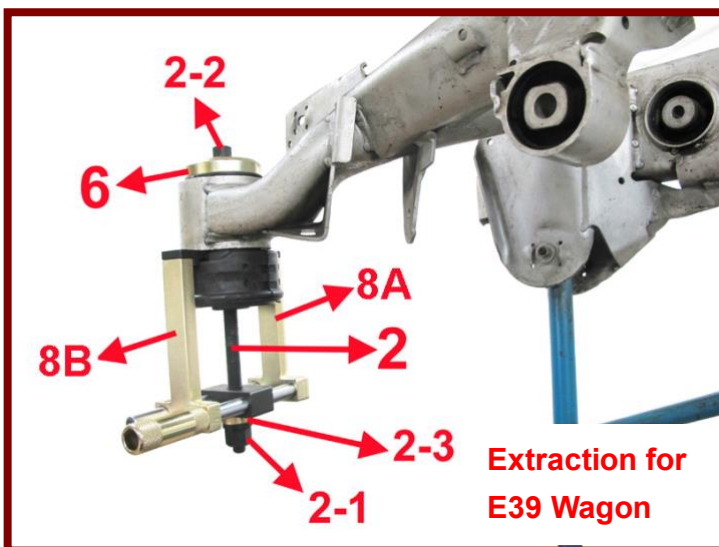

ET1211B

BMW (E39) SEDAN AND WAGON REAR SUSPENSION BUSH EXTRACTOR / INSTALLER KIT

Bush for BMW (E39) Wagon

Bush for BMW (E39) Sedan

Extraction for E39 Sedan

Installation for E39 Sedan

Extraction for E39 Wagon

Installation for E39 Wagon

- On car maintenance.
- This kit contains the tools necessary to remove and install the rear axle carrier mount bushings on BMW E39 Sedan and Wagon.