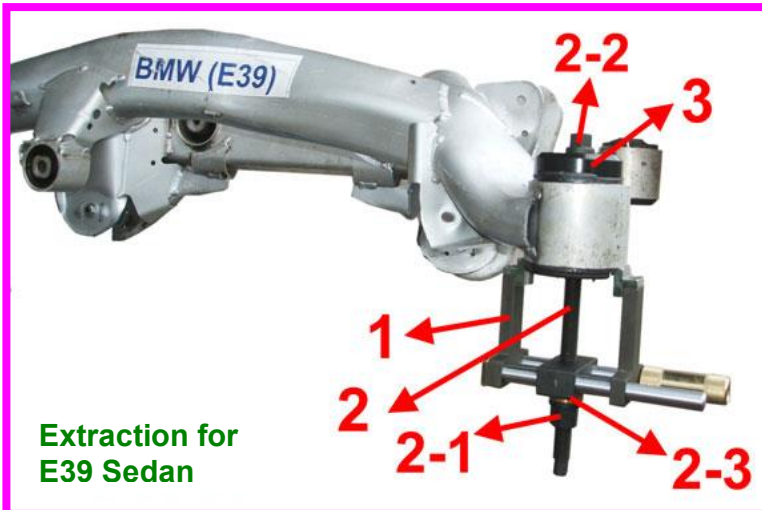

ET1211B

BMW (E39) SEDAN AND WAGON REAR SUSPENSION BUSH EXTRACTOR / INSTALLER KIT

Bush for BMW (E39) Wagon

Bush for BMW (E39) Sedan

Extraction for E39 Sedan

Installation for E39 Sedan

Extraction for E39 Wagon

Installation for E39 Wagon

- On car maintenance.
- This kit contains the tools necessary to remove and install the rear axle carrier mount bushings on BMW E39 Sedan and Wagon.