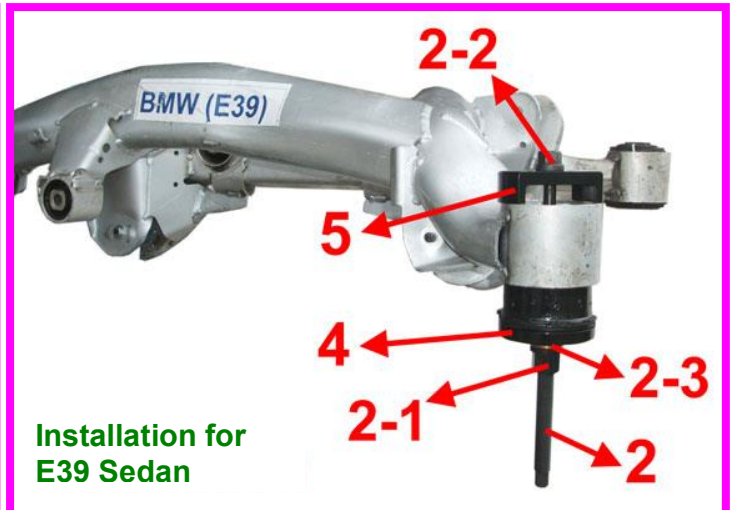

ET1211B

BMW (E39) SEDAN AND WAGON REAR SUSPENSION BUSH EXTRACTOR / INSTALLER KIT

Bush for BMW (E39) Wagon

Bush for BMW (E39) Sedan

Extraction for E39 Sedan

Installation for E39 Sedan

Extraction for E39 Wagon

Installation for E39 Wagon

- On car maintenance.
- This kit contains the tools necessary to remove and install the rear axle carrier mount bushings on BMW E39 Sedan and Wagon.