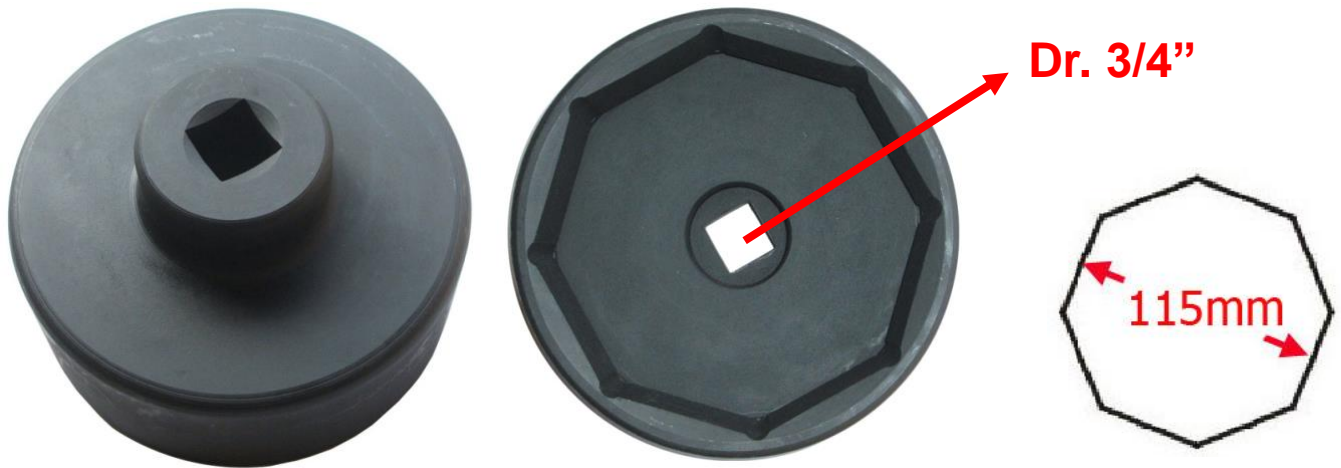

ET1176A

SCANIA WHEEL SHAFT COVER SOCKET (Dr. 3/4", 8 POINTS, 115 mm)

- To dismantle the front / rear wheel axle cover of VOLVO / SCANIA trucks
- Application: FH12 & FH16 (After 1993)
- Size: 115 mm, octagon