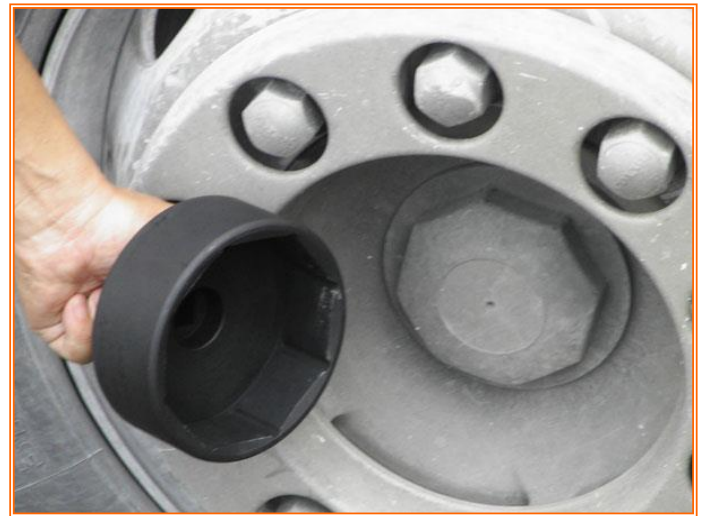

ET1176A

SCANIA WHEEL SHAFT COVER SOCKET (Dr. 3/4", 8 POINTS, 115 mm)

- To dismantle the front / rear wheel axle cover of VOLVO / SCANIA trucks
- Application: FH12 & FH16 (After 1993)
- Size: 115 mm, octagon