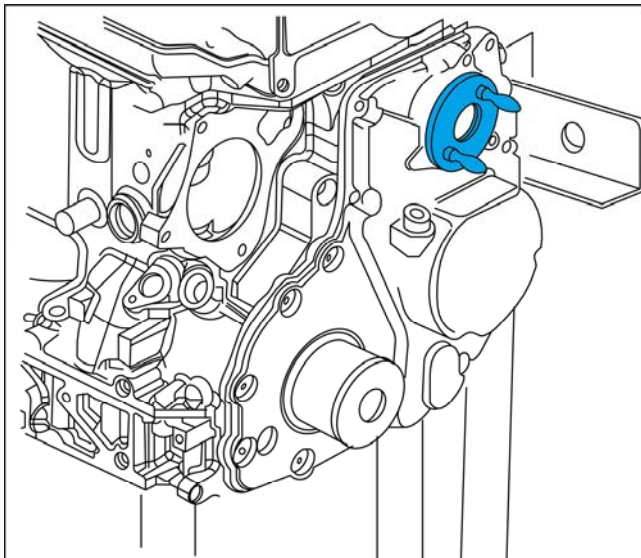

H.C.B-IV1006

IVECO/FUSO TIMING GEAR COVER

CENTERING RING

- Centring ring for timing gear cover.
- Application: IVECO F1C ENGINE / FUSO LIFT CARS(EURO 5)
- Models: DAILY
- IVECO OEM no.ref.:99396039
- FUSO NO.: MH063979