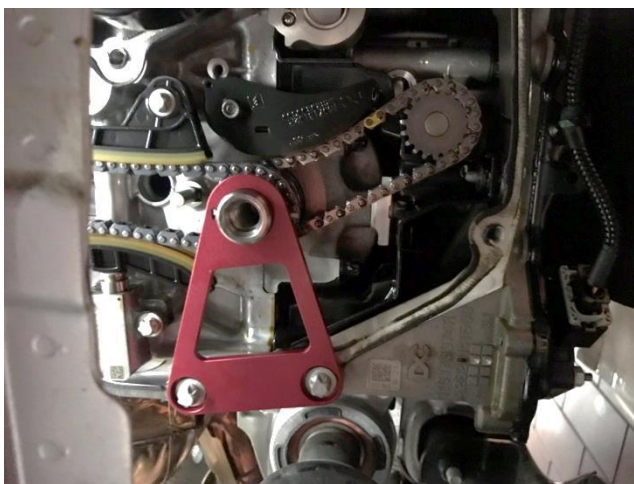

ET0087

ENGINE TIMING TOOL SET

- MERCEDES (M282)

FEATURES:

- ©Special tool for changing the timing chain and setting the timing.
- ©Applications: Mercedes A-Class W177 A200
Mercedes B-Class W247 B180, B200
Renault / Dacia / Nissan models with TCe turbo engines
M282.914 / H5F /H5H /HRA2
- ©OEM Equiv: 282589002300