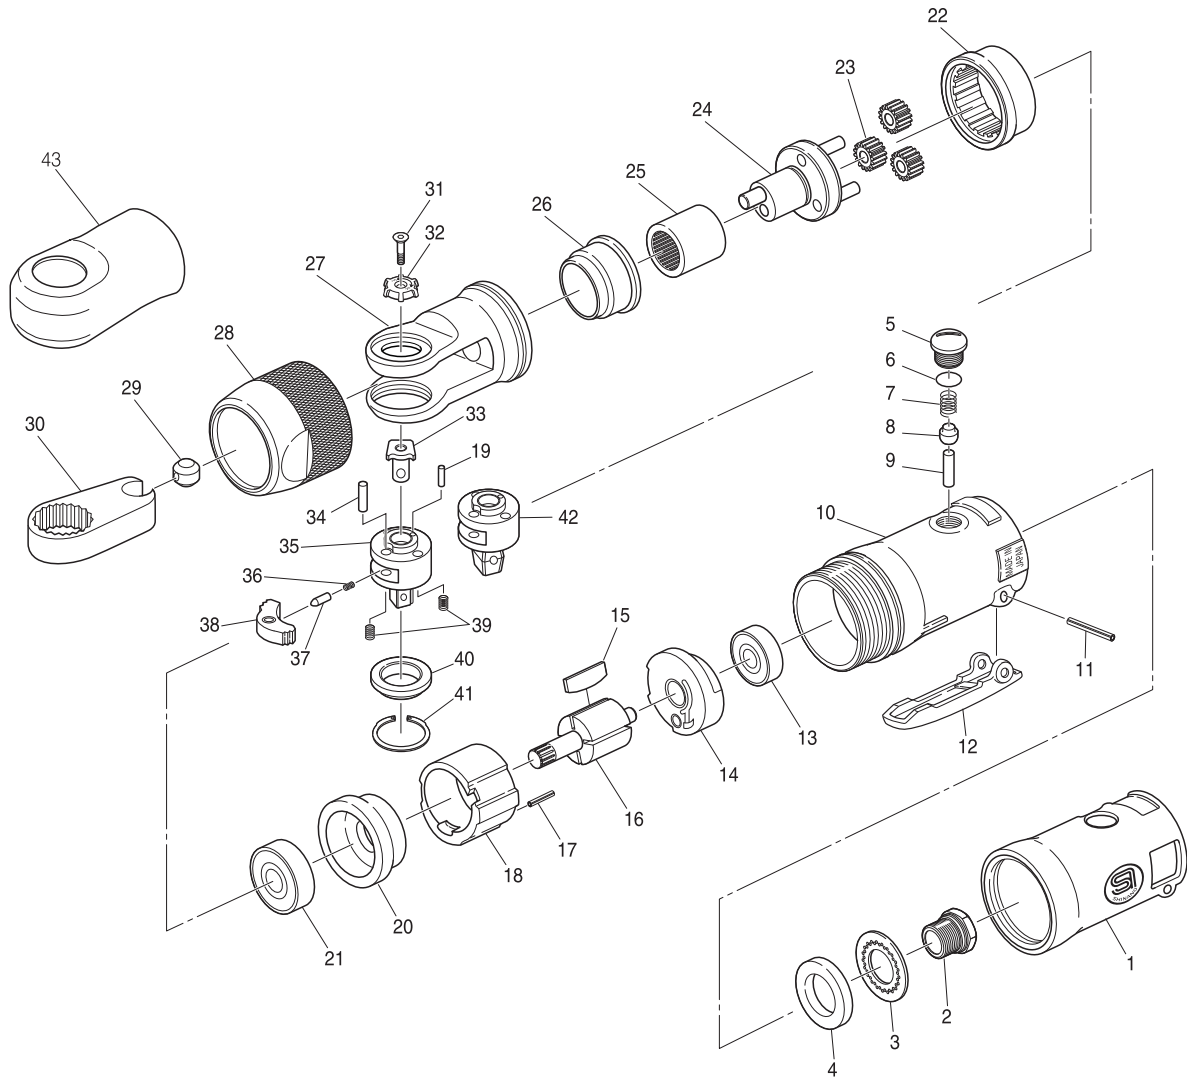

# E1107

## 1/4" AIR RATCHET WRENCH

Ref. No.	Parts No.	Description	Q'ty	Ref. No.	Parts No.	Description	Q'ty
1	1313-3	Housing Cover	1	23	310-12	Planet Gear	3
2	1310-15	Inlet Bushing	1	24	1313-11	Crank Shaft incl. Planet Pins(310-19x3)	1
3	310Q-2	Silencer	1	25	HK1210	Needle Bearing	1
4	310Q-4	Muffler	1	26	1313-12	Needle Housing	1
5	800-14	Valve Screw	1	27	1311-2A	Ratchet Housing	1
6	S-9	O-Ring	1	28	1312-6	Lock Ring	1
7	670-49	Valve Spring	1	29	1310-20	Drive Bushing	1
8	300-10	Valve	1	30	1310-23	Yoke	1
9	310-4S	Valve Pin	1	31	Y-M30---60	Counter Sink	1
10	1313-1	Motor Housing incl.Bush(310-1S)	1	32	1310-6	Reverse Dial	1
11	30-22	Roll Pin (3ø-22mm)	1	33	1310-5	Reverse Shaft	1
12	1313-9	Throttle Lever	1	34	1310-26	Dowel Pin	1
13	696-ZZ	Ball Bearing	1	35	1312-12	1/4" Sq. Anvil	1
14	1313-6	Rear Plate	1	36	310-34	Reverse Spring	1
15	1313-5	Rotor Blade	4	37	310-16	Reverse Pin	1
16	1313-2	Rotor	1	38	1310-21	Ratchet Pawl	1
17	20-12	Roll Pin (2ø-12mm)	1	39	1310-24	Thrust Washer Spring	2
18	1313-4	Cylinder	1	40	1310-22	Thrust Washer	1
19	20-5	Roll Pin (2ø-5mm)	1	41	1313-30	Retaining Ring	1
20	1313-7	Front Plate	1	★ 42	1310W-1	3/8" Sq. Wobble Anvil	1
21	608-ZZ	Ball Bearing	1	43	1313-23R	Boot	1
22	1313-8	Internal Gear	1				