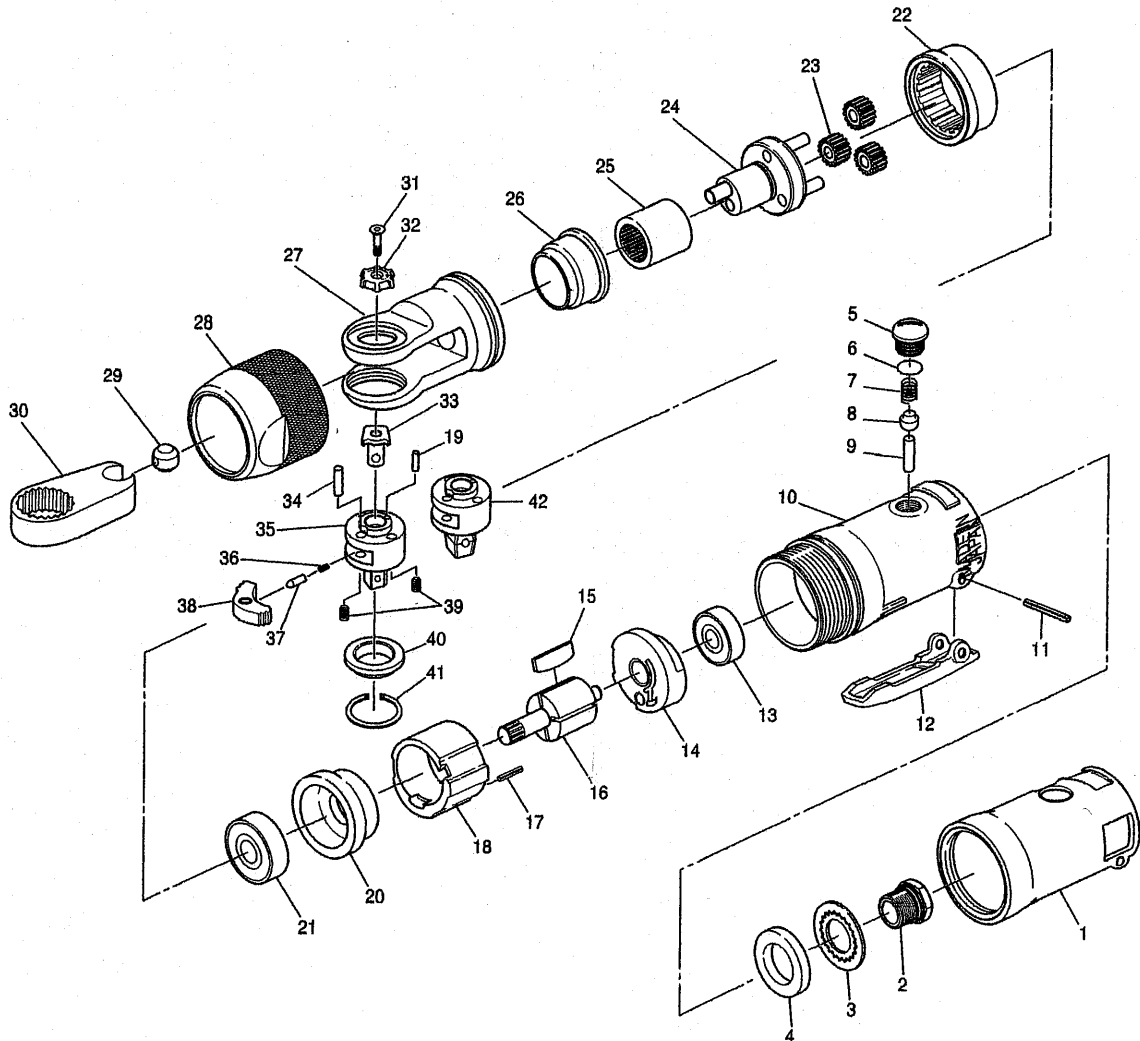

ENDEAVOUR TOOLS PTY. LTD.

Endeavour Tools Pty. Ltd.
50 Jellico Drive
Scoresby, Vic, 3179.
Telephone: (03)9753-3800

2/10 Ferngrove Place, Chester Hill,
N.S.W., Australia, 2162.
Telephone: (02)9743-7244

E-1107B
1/4" Sq.Dr. Ratchet Wrench
E-1108B
3/8" Sq.Dr. Ratchet Wrench

Ref. No.	Parts No.	Description	Q'ty	Ref. No.	Parts No.	Description	Q'ty
1	1313-17	Housing Cover	1	23	310-12	Planet Gear	3
2	1310-15	Inlet Bushing	1	24	1313-11	Crank Shaft incl. Planet Pins(310-19X3)	1
3	310Q-2	Silencer	1	25	HK1210	Needle Bearing	1
4	310Q-4	Muffler	1	26	1313-12	Needle Housing	1
5	800-14	Valve Screw	1	27	1311-2A	Ratchet Housing	1
6	S-9	O-Ring	1	28	1312-6	Lock Ring	1
7	670-49	Valve Spring	1	29	1310-20	Drive Bushing	1
8	300-10	Valve	1	30	1310-23	Yoke	1
9	310-4S	Valve Pin	1	31	Y-M30--60	Counter Sink	1
10	1313-1	Motor Housing incl. Bush(310-1S)	1	32	1310-6	Reverse Dial	1
11	30-22	Roll Pin(3φ-22)	1	33	1310-5	Reverse Shaft	1
12	1313-9	Throttle Lever	1	34	1310-26	Dowel Pin	1
13	696-ZZ	Ball Bearing	1	35	1312-12	1/4" Sq. Anvil	1
14	1313-6	Rear Plate	1	36	310-34	Reverse Spring	1
15	1313-5	Rotor Blade	4	37	1310-16	Reverse Pin	1
16	1313-2	Rotor	1	38	1310-21	Ratchet Pawl	1
17	20-12	Roll Pin(2φ-12)	1	39	1310-24	Thrust Washer Spring	2
18	1313-4	Cylinder	1	40	1310-22	Thrust Washer	1
19	20-5	Roll Pin(2φ-5)	1	41	OV-20	Retaining Ring	1
20	1313-7	Front Plate	1	★42	1310W-1	3/8" Sq. Wobble Anvil	1
21	608-ZZ	Ball Bearing	1				
22	1313-8	Internal Gear	1				