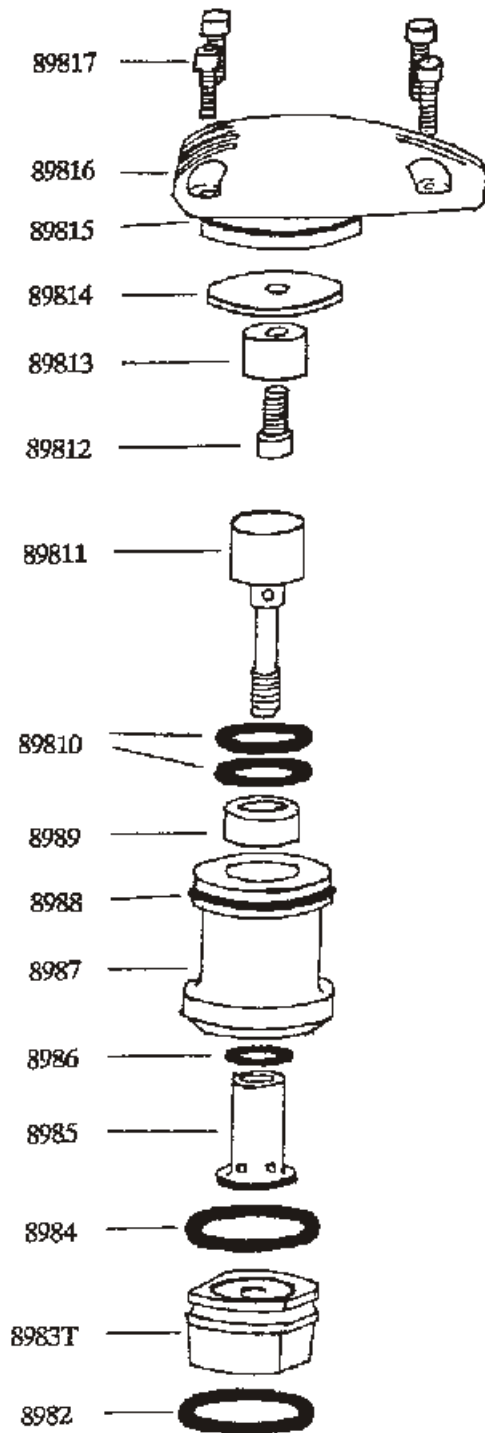

ATAH-15 Automatic Hammer

Parts list

8981	Housing
8982	O Ring
8983T-15SS	Hammer Tip (Super Soft Plastic)
8983T-15S	Hammer Tip (Soft Plastic)
8983T-15M	Hammer Tip (Medium Plastic)
8983T-15H	Hammer Tip (Hard Plastic)
8983T-15AL	Hammer Tip (Aluminium)
8983T-15ST	Hammer Tip (Steel)
8984	Stroke Control Spacer
8985	Sleeve
8986	O Ring
8987	Valve
8988	O Ring
8989	Bumper
89810	O Ring
89811	Stem
89812	Screw
89813	Plug
89814	Exhaust Seat
89815	O Ring
89816	Cap
89817	Screw