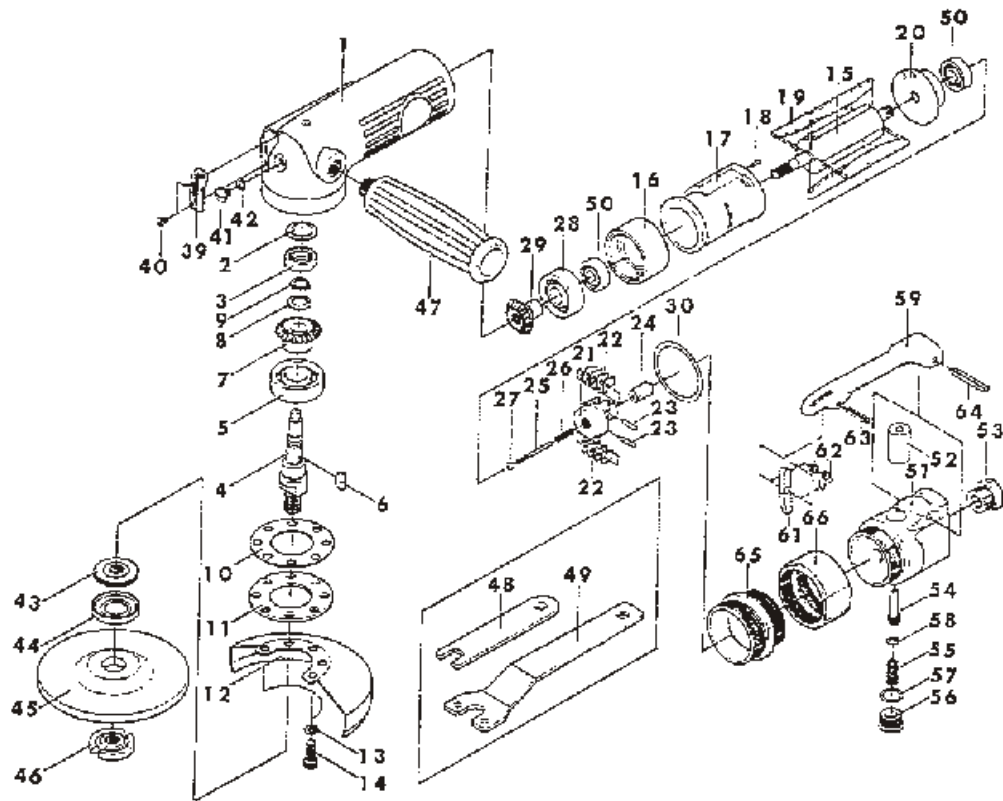

# AT491 4" Governed Disc Grinder (lever type)

## Specification

Rated Wheel Capacity	4" x 1/4" (100mm x 6mm) (Type 27 Depressed Center Wheel)		
Speed	11000 RPM	Hose Size	3/8" ID
Recomm. Air Pressure	90 PSI	Length	9"
Av. Air Consumption	6 CFM	Weight	4 LBS
Air Inlet	1/4" NPT		

## Parts List

No.	Parts No.	Name of Parts	Qty
01	DG-40001	Motor Housing	1
02	DG-40002	Seal Plate	1
03	BB-06262	Ball Bearing	1
04	DG-40004	Arbor	1
05	BB-62022	Ball Bearing	1
06	WK-0313A	Woodruff Key	1
07	DG-40007	Bevel Gear	1
08	WW-0010	Wave Washer	1
09	STW-010	External Stop Ring	1
10	DG-40010	Gasket	1
11	DG-40011	Retainer	1
12	DG-40012	Center Wheel Guard	1
13	SW2-050A	Spring Washer	5
14	B2-0512A	Hex Socket Head Cap Bolt	5
15	DG-40015	Rotor	1
16	DG-40016	Front End Plate	1
17	VP-70017	Cylinder	1
18	SP-30060	Spring Pin	1
19	VP-70014	Rotor Blade	4
20	VP-70013	Rear End Plate	1
21	DG-40021	Governor	1
22	DG-40022	Pendulum	8
23	SP-30120	Spring Pin	2
24	DG-40024	Plunger	1
25	DG-40025	Adjust Screw	1
26	DG-40026	Spring	1
27	DG-40027	Adjust Nut	1
28	BB-62012	Ball Bearing	1
29	DG-40029	Bevel Pinion	1
30	DG-40030	O-Ring	1
39	DG-40039	Exhaust Deflector	1
40	T2-3008B	Tapping Screw	2