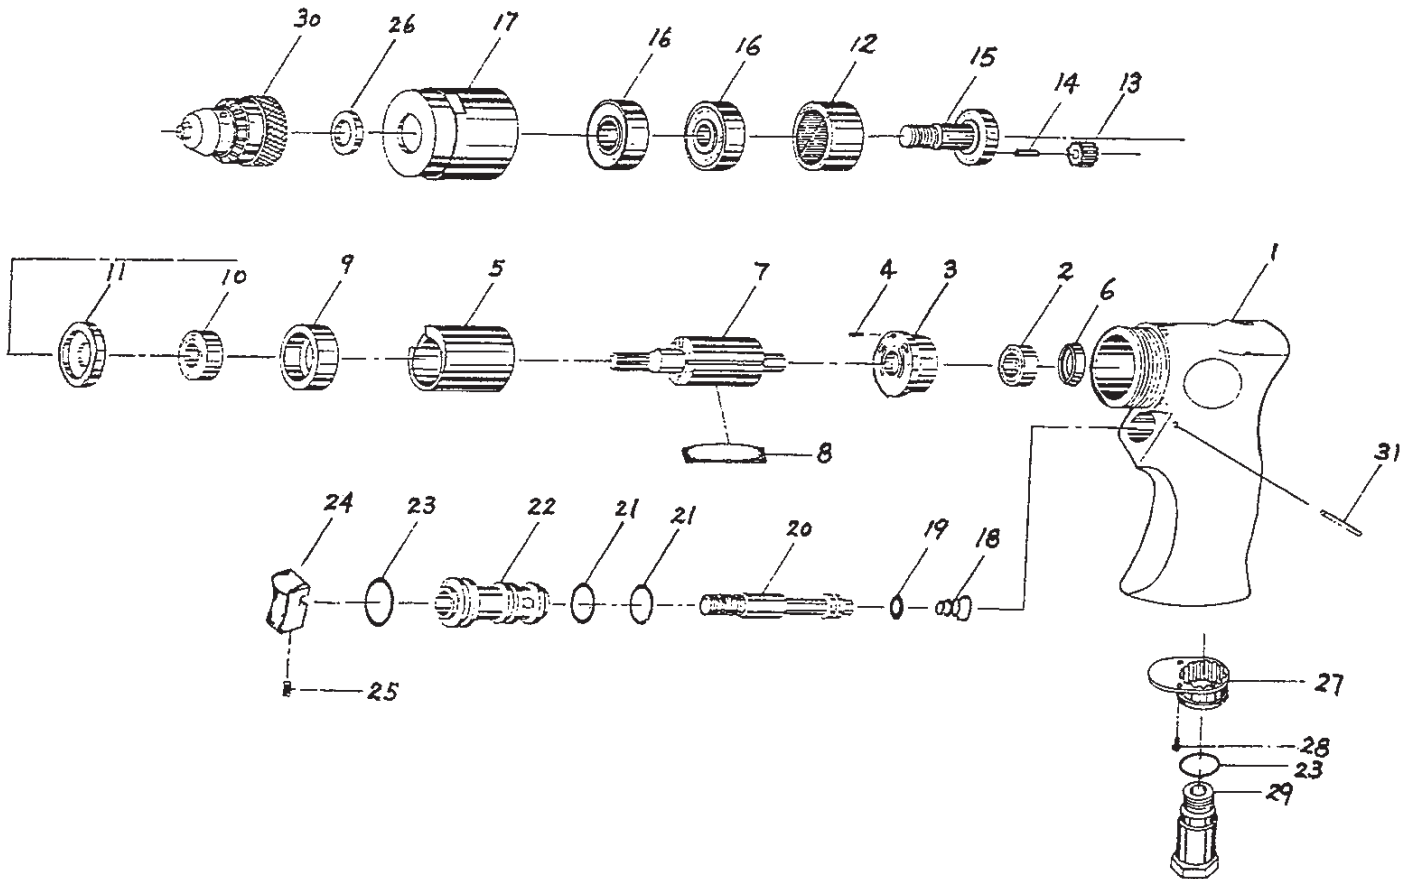

AT230 3/8" Air Drill

Item No.	Part No.	Description	Q'ty
1	401001	Housing	1
2	201011	Ball Bearing	1
3	401003	Rear End Plate	1
4	401004	Pin	1
5	401005	Cylinder	1
6	201010	End Plate Cap	1
7	401007	Rotor	1
8	201013	Rotor Blade	4
9	401009	Front Plate	1
10	201018	Ball Bearing	1
11	401011	Washer	1
12	401012	Internal Gear	1
13	401013	Planet Gear	3
14	201023	Planet Pin	3
15	401015	Planet Cage	1
16	401016	Ball Bearing	2

Item No.	Part No.	Description	Q'ty
17	401017	Clamp Nut	1
18	401018	Spring	1
19	201006	O Ring	1
20	401020	Valve Spindle	1
21	401021	O Ring	2
22	401022	Valve Body	1
23	401023	O Ring	2
24	401024	Trigger	1
25	401025	Set Screw	1
26	401026	Washer	1
27	401027	Exhaust Dettuser	1
28	401028	Screw	2
29	401029	Air Lmlet	1
30	401030	Drill Chuck(3/8")	1
31	401031	Spring Pin	1
32			